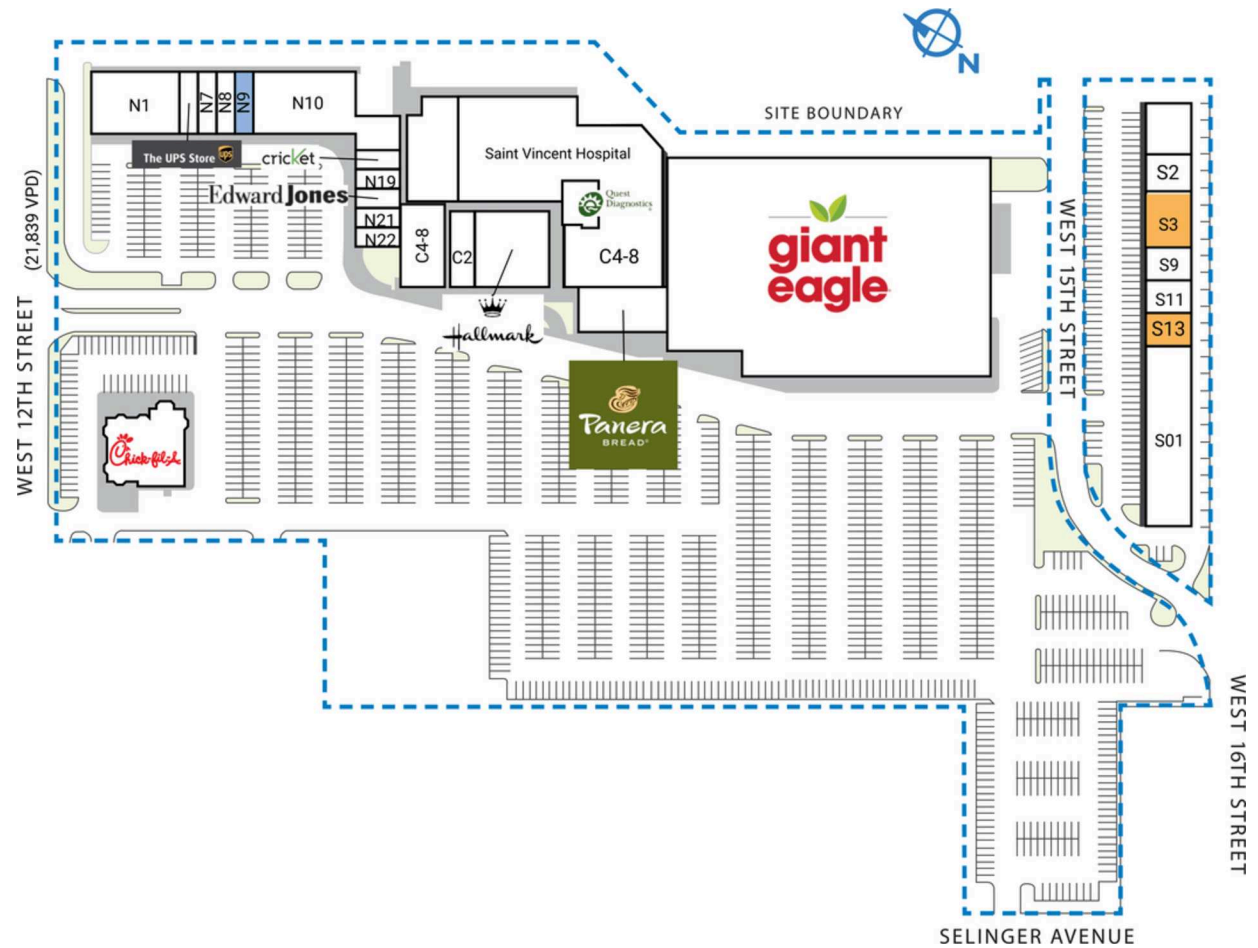

YORKTOWN CENTRE

2525 West 12th Street | Millcreek Township, PA 16505

SPACE	TENANT	SQ. FT.
A01	Giant Eagle	87,347 SF
C11	Panera Bread	5,200 SF
C2	Gem City Eye Care/Hauser Vision	2,102 SF
C3	Hallmark	6,000 SF
C4-8	Saint Vincent Hospital	42,178 SF
C6	Quest Diagnostics	2,051 SF
N1	Panache Salon & Spa	7,000 SF
N10	Pennsylvania Wine & Spirits	9,909 SF
N18	Cricket	1,000 SF
N19	Hot Nails	1,000 SF
N20	Edward Jones	1,000 SF
N21	F & F Poke Bowl	1,000 SF
N22	Dahlkemper Custom Jewelers	1,000 SF
N6	The UPS Store	1,400 SF
N7	Complete Wireless	1,400 SF
N8	Fit Lab	1,400 SF
N9	COMING AVAILABLE	1,400 SF
OUT2	Chick-fil-A	5,031 SF
S01	A Bridge to Independence	10,000 SF
S11	Mata Leao Jiu-jitsu	2,000 SF
S13	AVAILABLE	2,000 SF
S2	Erie Jazzercise	2,000 SF
S3	AVAILABLE	3,000 SF
S9	Children's Behavioral Health	2,000 SF
TOTAL SQ. FT.		198,418

SITE LEGEND	
 Available	 Occupied
 Leased (not occupied)	 Owned by Others
 Site Boundary	

DISCLAIMER - This site plan is for general information purposes only and is not intended to constitute representations and warranties by Landlord as to the ownership of the real property depicted herein or the identity or nature of any occupants thereof.