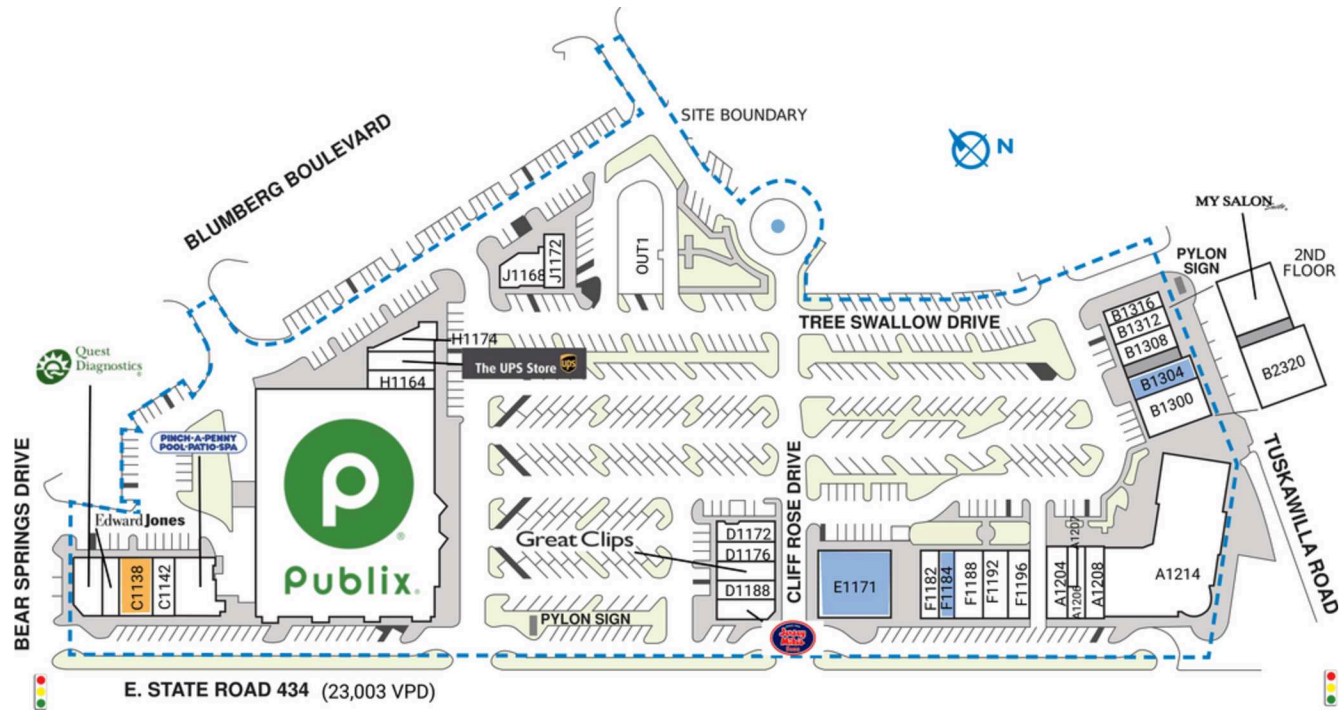

WINTER SPRINGS TOWN CENTER

1160 E. State Road 434 | Winter Springs, FL 32708

SPACE TENANT	SQ. FT.						
A1204 Huey Magoo's	2,060 SF	B1308 Chiropractic Spine and Injury P.A.	1,530 SF	C1146 Pinch A Penny	2,500 SF	F1184 COMING AVAILABLE	1,307 SF
A1206 TruEar	1,352 SF	B1312 Authentic Church	1,335 SF	D1172 Red Bug Cleaners	1,159 SF	F1188 The Greek Eatery	1,508 SF
A1207 Smooth Es	768 SF	B1316 Thirst Teas	965 SF	D1176 Winter Springs Center Nails	1,235 SF	F1192 Hawaiian Fluid Art	2,409 SF
A1208 Tijuana Flats Burrito Company	1,993 SF	B2320 Media Force	4,887 SF	D1182 Great Clips	1,200 SF	F1196 Winter Springs Dentistry	1,400 SF
A1214 The Zoo Health Club	12,688 SF	B2328 My Salon Suites	4,235 SF	D1188 Rachel's Lash and Brow	1,190 SF	G1160 Publix	44,271 SF
B1300 Vietnamese Restaurant House	2,790 SF	C1132 Quest Diagnostics	1,699 SF	D1194 Jersey Mike's Subs	1,200 SF	H1164 Winter Springs Liquors	1,250 SF
B1304 COMING AVAILABLE	1,295 SF	C1134 Edward Jones	1,136 SF	E1171 COMING AVAILABLE	5,250 SF	H1170 The UPS Store	1,250 SF
		C1138 AVAILABLE	2,180 SF	F1182 Dragon Vape	1,460 SF	H1174 Kava Culture Winter Springs	1,500 SF
		C1142 Fabiola Camacho PLLC	1,500 SF			TOTAL SQ. FT.	117,970

SITE LEGEND

- Available
- Occupied
- Leased (not occupied)
- Owned by Others
- Site Boundary

DISCLAIMER - This site plan is for general information purposes only and is not intended to constitute representations and warranties by Landlord as to the ownership of the real property depicted herein or the identity or nature of any occupants thereof.