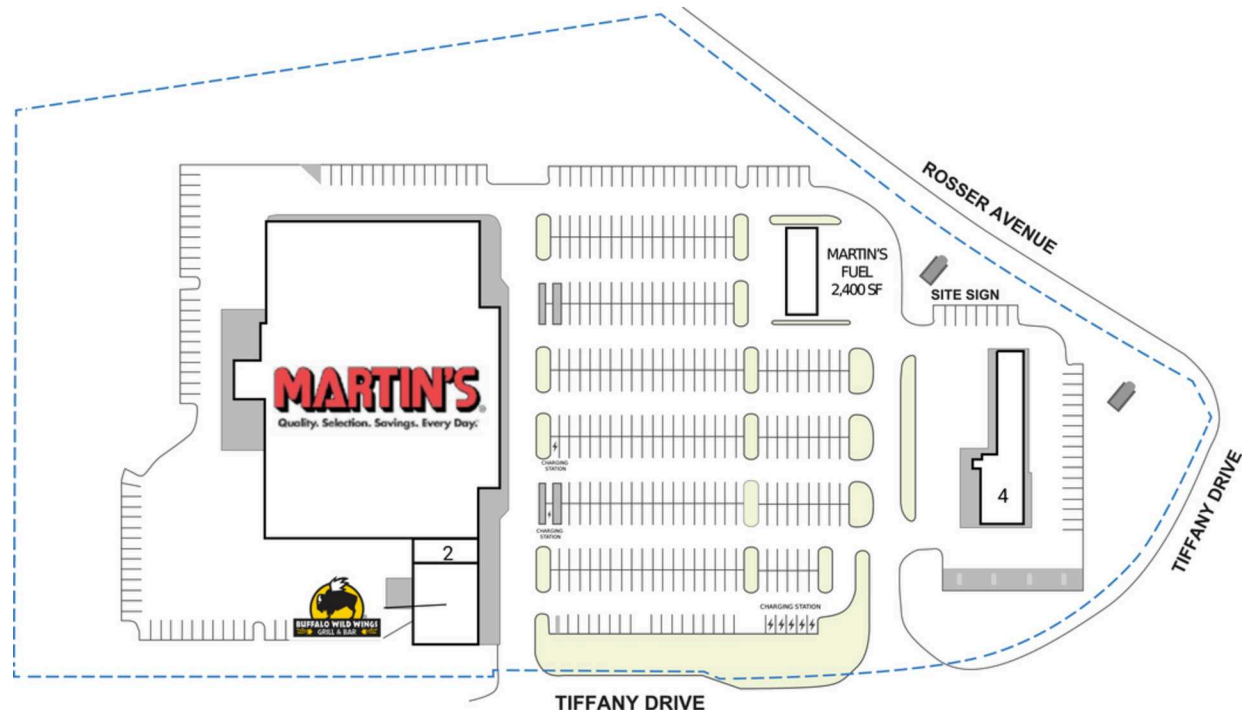

WAYNESBORO PLAZA

437 Tiffany Drive | Waynesboro, VA 22980

SPACE	TENANT	SQ. FT.
1	Martin's	67,236 SF
2	Paradise Nails & Spa	1,200 SF
3	Buffalo Wild Wings	4,898 SF
4	All American Auto Spa	800 SF
5	Martin's Fuel	2,400 SF
TOTAL SQ. FT.		76,534

SITE LEGEND

 Available	 Occupied
 Leased (not occupied)	 Owned by Others
 Site Boundary	

DISCLAIMER - This site plan is for general information purposes only and is not intended to constitute representations and warranties by Landlord as to the ownership of the real property depicted herein or the identity or nature of any occupants thereof.