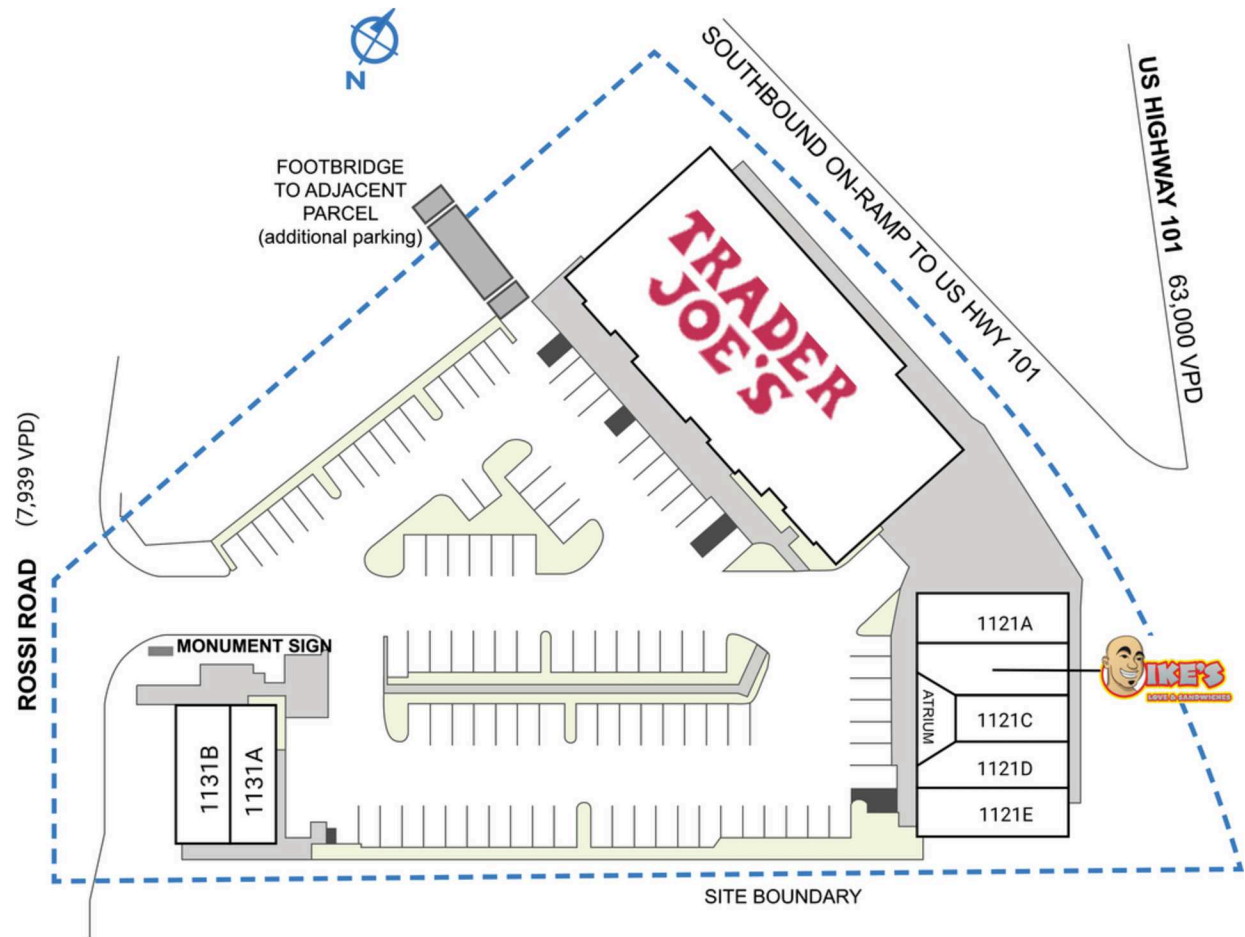

VINEYARD CENTER

1111-1115 Rossi Road | Templeton, CA 93465

| SPACE | TENANT | SQ. FT. |
|----------------------|--------------------------|---------------|
| 1111 | Trader Joe's | 12,770 SF |
| 1121A | J & R Natural Meats | 1,338 SF |
| 1121B | Ike's Love & Sandwiches | 1,339 SF |
| 1121C | Merry Hill Coffee & Teas | 992 SF |
| 1121D | Hunter Salon | 1,212 SF |
| 1121E | Maddie Mae's Pet Pantry | 1,117 SF |
| 1131A | Pier 46 Seafood | 1,300 SF |
| 1131B | Templeton Nails | 1,049 SF |
| TOTAL SQ. FT. | | 21,117 |

SITE LEGEND

| | |
|-------------------------------------------------------------------------------------------------------------------------------------------|-------------------------------------------------------------------------------------------------------------------------------------|
| Available | Occupied |
| Leased (not occupied) | Owned by Others |
| Site Boundary | |