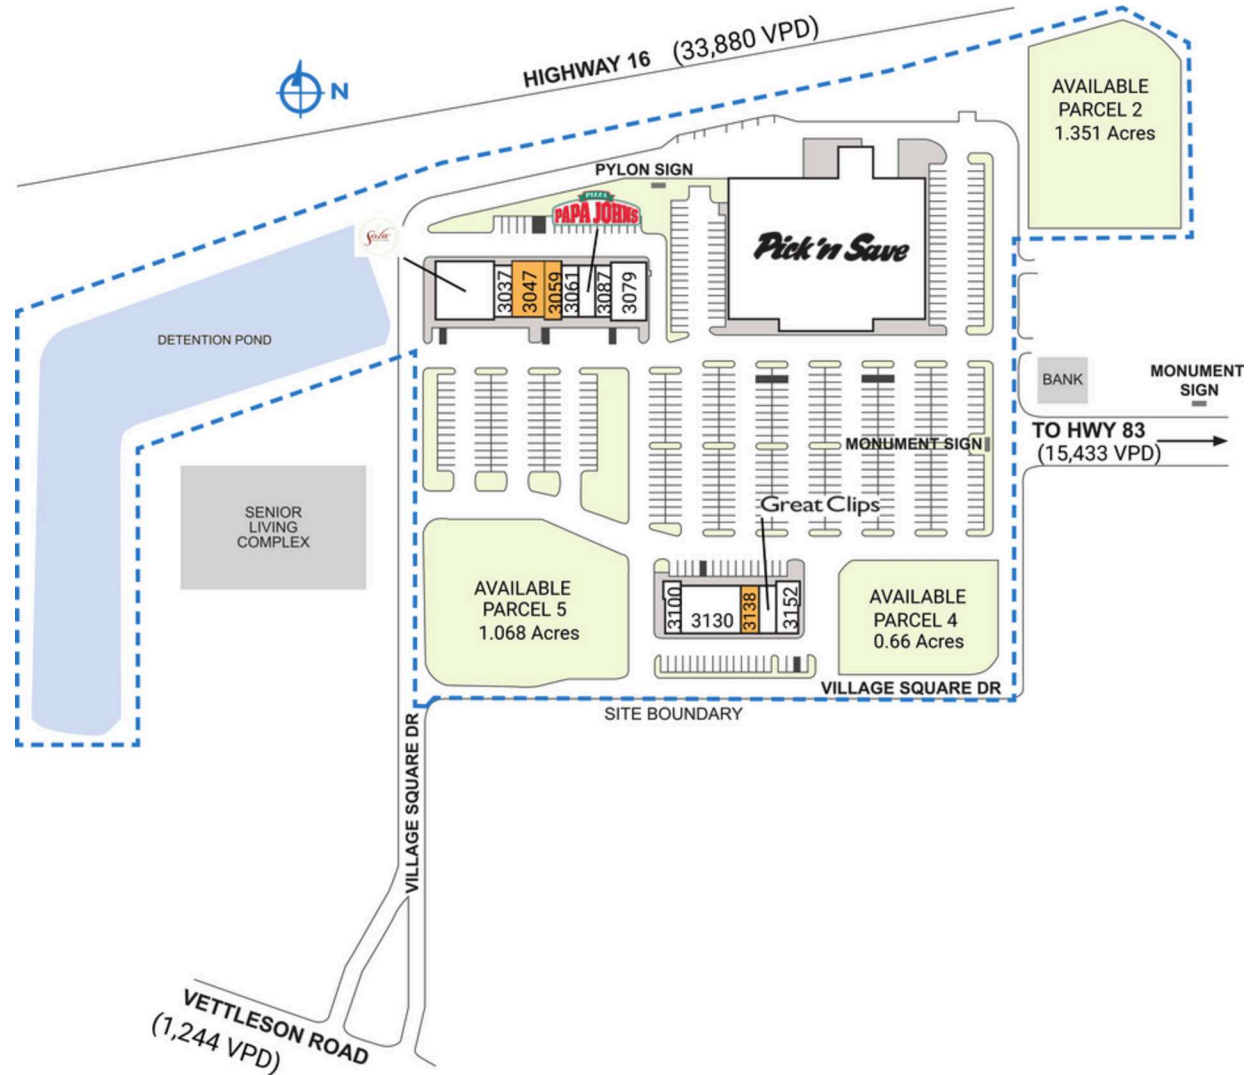

VILLAGE SQUARE OF DELAFIELD

3161 Village Square Drive | Delafield, WI 53029

| SPACE | TENANT | SQ. FT. |
|----------------------|--------------------------|---------------|
| Shad2 | Heritage Lake Country | |
| 3001 | Sola Salons | 5,314 SF |
| 3037 | Forward Chiropractic | 1,272 SF |
| 3047 | AVAILABLE | 2,683 SF |
| 3059 | AVAILABLE | 1,520 SF |
| 3061 | Asian Kitchen | 1,272 SF |
| 3067 | Papa John's | 1,225 SF |
| 3079 | Cloud 9 Dental | 3,000 SF |
| 3087 | Choice Dry Cleaners | 1,095 SF |
| 3100 | E Nails | 1,245 SF |
| 3130 | 360 Fitness | 4,630 SF |
| 3138 | AVAILABLE | 1,155 SF |
| 3146 | Great Clips | 961 SF |
| 3152 | Inclusion Coffee Company | 1,829 SF |
| 3161 | Pick 'n Save | 54,438 SF |
| TOTAL SQ. FT. | | 81,639 |

SITE LEGEND

| | |
|---|---|
| Available | Occupied |
| Leased (not occupied) | Owned by Others |
| Site Boundary | |

DISCLAIMER - This site plan is for general information purposes only and is not intended to constitute representations and warranties by Landlord as to the ownership of the real property depicted herein or the identity or nature of any occupants thereof.