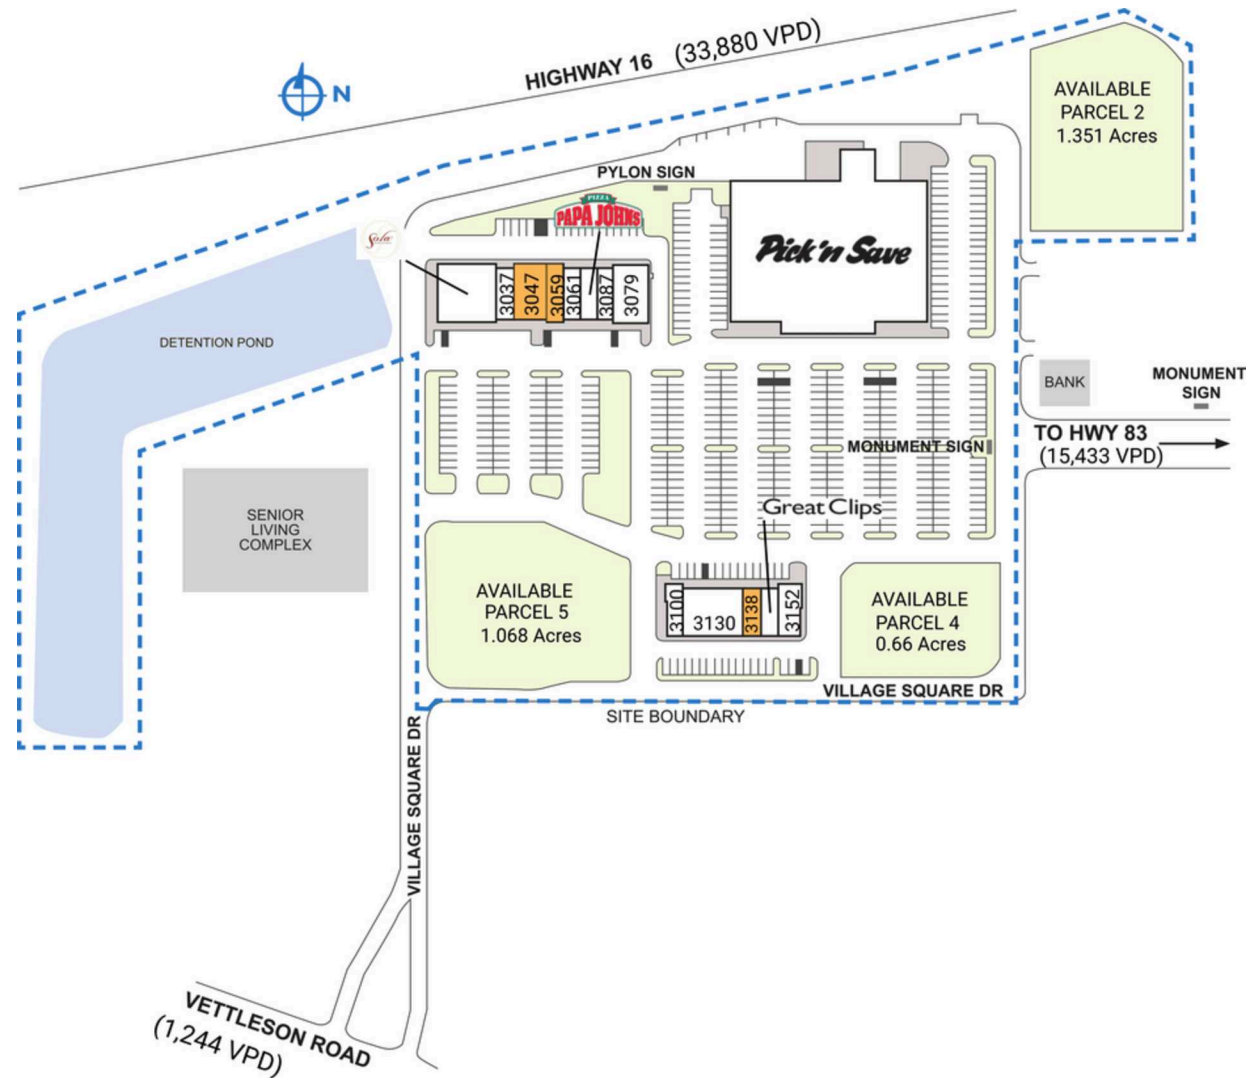

VILLAGE SQUARE OF DELAFIELD

3161 Village Square Drive | Delafield, WI 53029

SPACE	TENANT	SQ. FT.
Shad2	Heritage Lake Country	
3001	Sola Salons	5,314 SF
3037	Forward Chiropractic	1,272 SF
3047	AVAILABLE	2,683 SF
3059	AVAILABLE	1,520 SF
3061	Asian Kitchen	1,272 SF
3067	Papa John's	1,225 SF
3079	Cloud 9 Dental	3,000 SF
3087	Choice Dry Cleaners	1,095 SF
3100	E Nails	1,245 SF
3130	360 Fitness	4,630 SF
3138	AVAILABLE	1,155 SF
3146	Great Clips	961 SF
3152	Inclusion Coffee Company	1,829 SF
3161	Pick 'n Save	54,438 SF
TOTAL SQ. FT.		81,639

SITE LEGEND

- Available
- Leased (not occupied)
- Occupied
- Owned by Others
- Site Boundary

DISCLAIMER - This site plan is for general information purposes only and is not intended to constitute representations and warranties by Landlord as to the ownership of the real property depicted herein or the identity or nature of any occupants thereof.