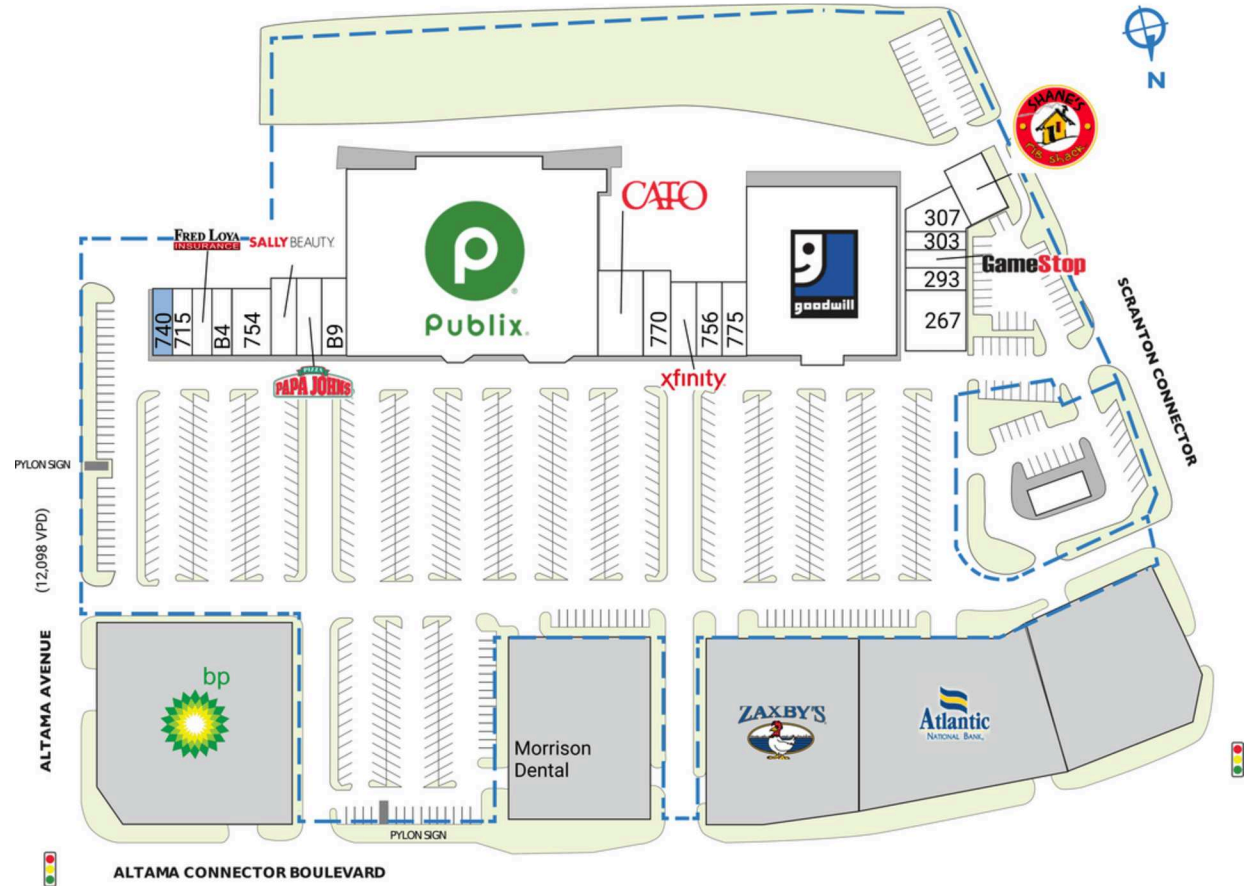

VILLAGE AT GLYNN PLACE

109 Village At Glynn Place | Brunswick, GA 31525

SPACE	TENANT	SQ. FT.
B3	Fred Loya Insurance	1,200 SF
B4	Diamond Nails	1,200 SF
B9	Sunny Side Up	2,450 SF
GRND	Glynn Place Station LLC	
267	Wee Pub	3,600 SF
293	TN Nails	1,230 SF
299	GameStop	1,108 SF
303	Tobacco & Vape	1,040 SF
307	Jade	1,835 SF
311	Shane's Rib Shack	2,700 SF
715	China One Restaurant	1,200 SF
740	COMING AVAILABLE	1,200 SF
745	Goodwill	30,525 SF
750	Xfinity	2,100 SF
751	Publix	55,999 SF
753	CATO	4,000 SF
754	Cora Physical Therapy - Brunswick	3,000 SF
756	Pop Vault	1,400 SF
770	Kyoto Fantasy Express	2,400 SF
775	Lendmark Financial	2,100 SF
780	Papa John's Pizza	1,750 SF
795	Sally Beauty Supply	1,400 SF
TOTAL SQ. FT.		123,437

SITE LEGEND

- Available
- Occupied
- Leased (not occupied)
- Owned by Others
- Site Boundary

DISCLAIMER - This site plan is for general information purposes only and is not intended to constitute representations and warranties by Landlord as to the ownership of the real property depicted herein or the identity or nature of any occupants thereof.