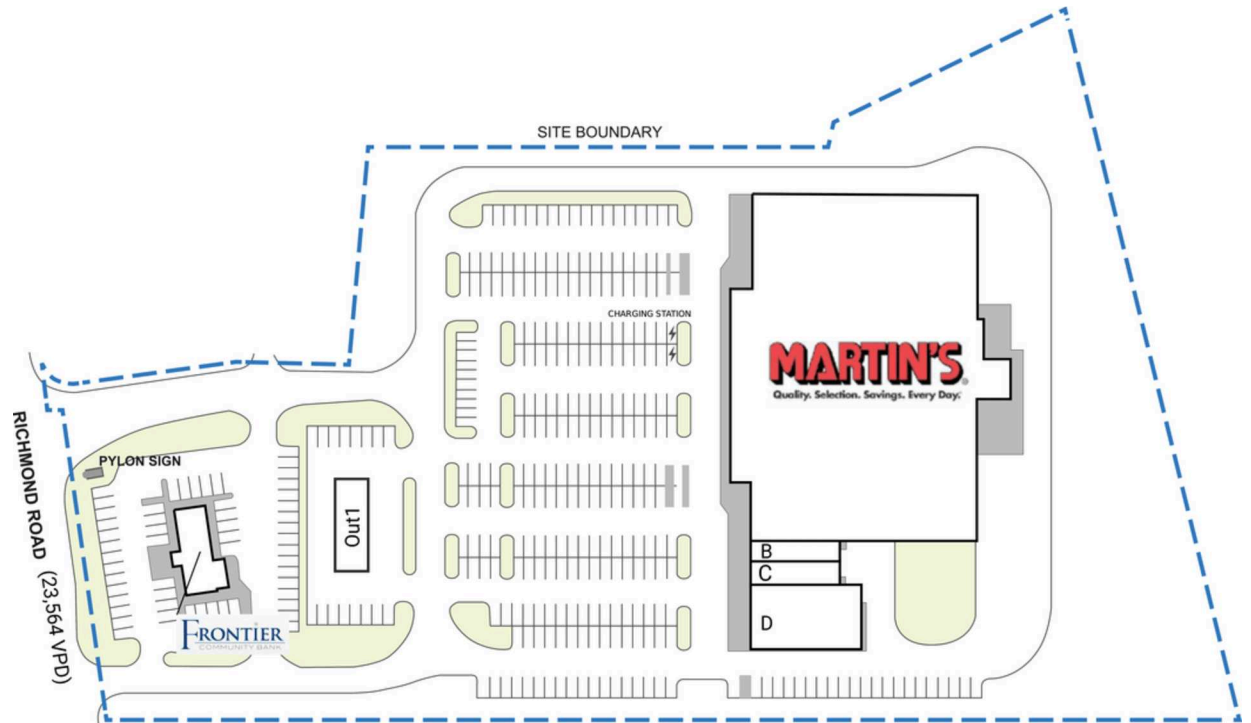

STAUNTON PLAZA

1015 Richmond Road | Staunton, VA 24401

SPACE	TENANT	SQ. FT.
A	Martin's	68,715 SF
B	Salon Platinum	1,360 SF
C	Classy Nails	1,840 SF
D	Hot Wok	5,850 SF
FG	Frontier Community Bank	2,500 SF
Out1	Martin's Fuel	1 SF
TOTAL SQ. FT.		80,266

SITE LEGEND

 Available	 Occupied
 Leased (not occupied)	 Owned by Others
 Site Boundary	

DISCLAIMER - This site plan is for general information purposes only and is not intended to constitute representations and warranties by Landlord as to the ownership of the real property depicted herein or the identity or nature of any occupants thereof.