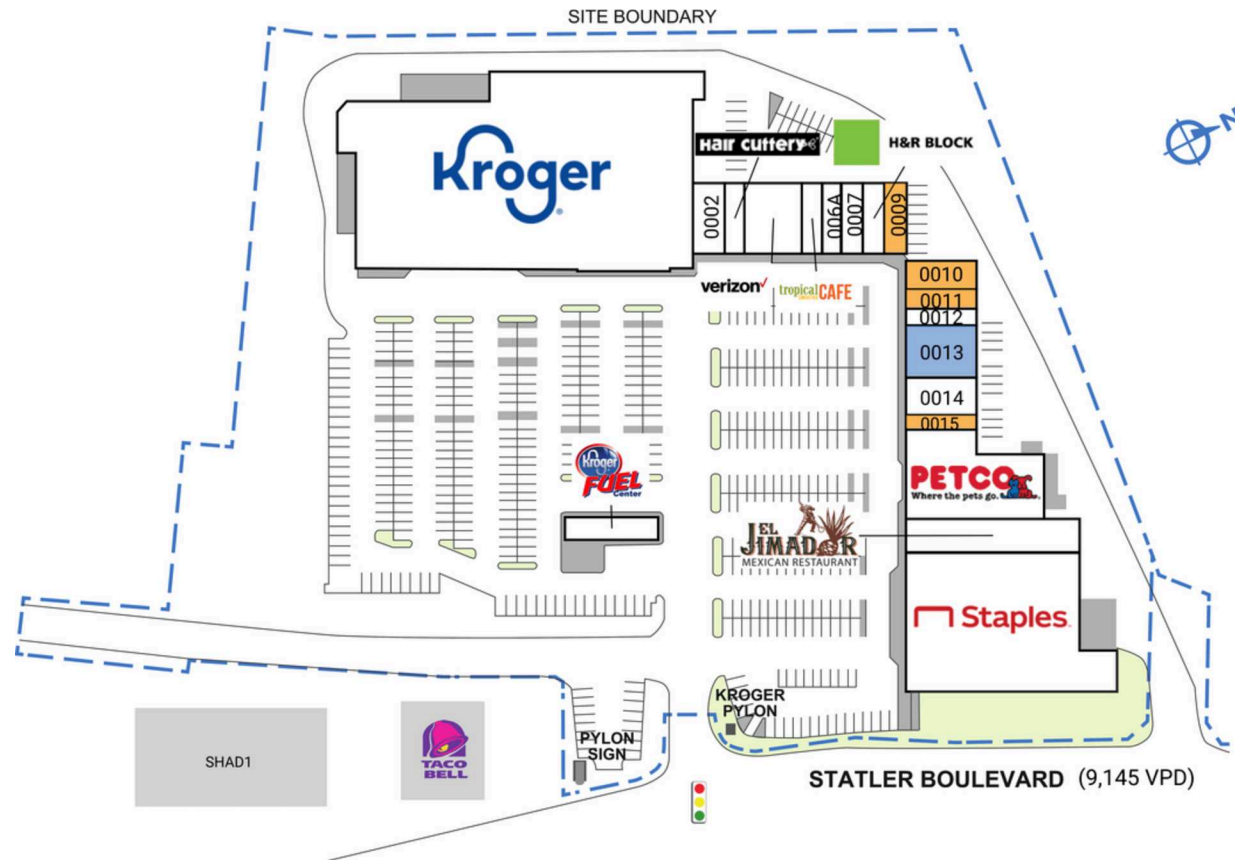

STATLER SQUARE

850 Statler Square | Staunton, VA 24401

SPACE	TENANT	SQ. FT.
FUEL	Kroger Fuel	1,000 SF
SHAD1	XR Properties	
SHAD2	Taco Bell	
0001	Kroger	65,003 SF
0002	Sun Tan City	2,240 SF
0003	Hair Cuttery	1,400 SF
0005	Verizon	4,200 SF
0006	Tropical Smoothie Cafe	1,476 SF
006A	Sweetheart Nails and Spa	1,324 SF
0007	OneMain Financial	1,400 SF
0008	H&R Block	1,400 SF
0009	AVAILABLE	1,680 SF
0010	AVAILABLE	1,855 SF
0011	AVAILABLE	980 SF
0012	T & M Smoke Shop	1,400 SF
0013	COMING AVAILABLE	3,500 SF
0014	Great Wall Chinese Restaurant	2,800 SF
0015	AVAILABLE	840 SF
0017	Petco	10,992 SF
0018A	El Jimador Mexican Restaurant	7,000 SF
0019	Staples	24,170 SF
TOTAL SQ. FT.		134,660

SITE LEGEND	
 Available	 Occupied
 Leased (not occupied)	 Owned by Others
 Site Boundary	

DISCLAIMER - This site plan is for general information purposes only and is not intended to constitute representations and warranties by Landlord as to the ownership of the real property depicted herein or the identity or nature of any occupants thereof.