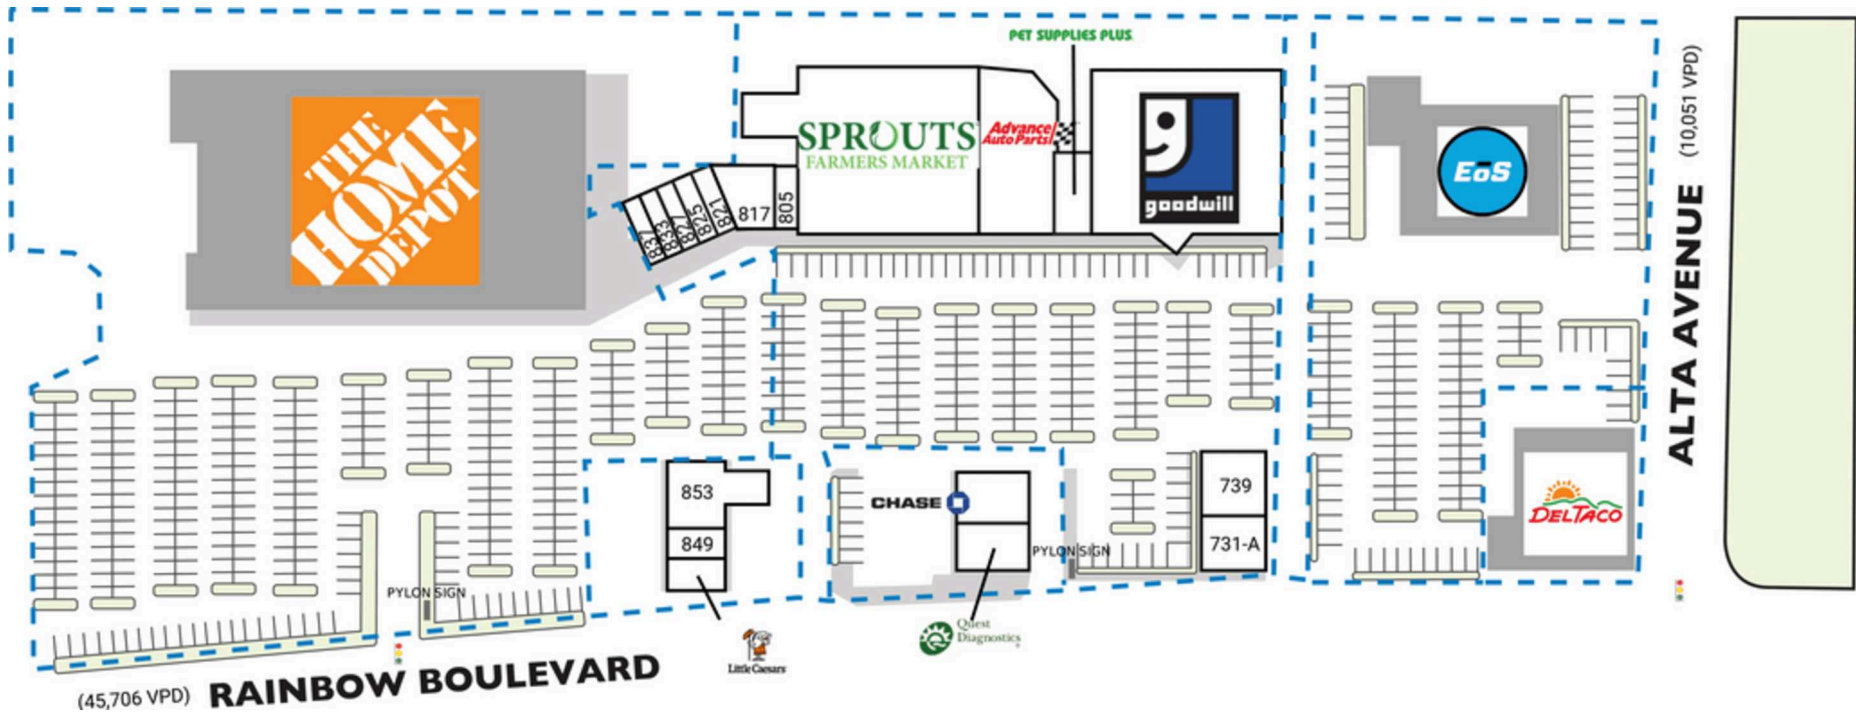

SPROUTS PLAZA

731-837 S. Rainbow Blvd. | Las Vegas, NV 89145

SPACE	TENANT	SQ. FT.
SHAD1	Home Depot	
SHAD2	Del Taco	
SHAD3	EOS Fitness	
731-A	CareFirst Urgent Care	2,500 SF
739	PT's Pub	4,000 SF
741	Goodwill	31,558 SF
761	Chase	3,300 SF
761-1	Quest Diagnostics	2,700 SF
	771-3 Sprouts Farmers Market	30,254 SF
	771-5 Advance Auto Parts	14,057 SF
	771-6 Pet Supplies Plus	5,035 SF
	805 The Eye Doc by Optica Veinte Veinte	2,450 SF
	817 American Lock & Key	3,605 SF
	821 Dragon Nails	1,731 SF
	825 Smoke Shop & Candles	1,330 SF
	827 Love Laced Boutique	1,328 SF
	833 La Michoacana All Natural Fruit	1,330 SF
	837 KEY Water	1,402 SF
	845 Little Caesar's	1,200 SF
	849 Easy Money Payday	800 SF
	853 One Nevada Credit Unit	4,000 SF
TOTAL SQ. FT.		112,580

SITE LEGEND

- Available
- Occupied
- Leased (not occupied)
- Owned by Others
- Site Boundary

DISCLAIMER - This site plan is for general information purposes only and is not intended to constitute representations and warranties by Landlord as to the ownership of the real property depicted herein or the identity or nature of any occupants thereof.