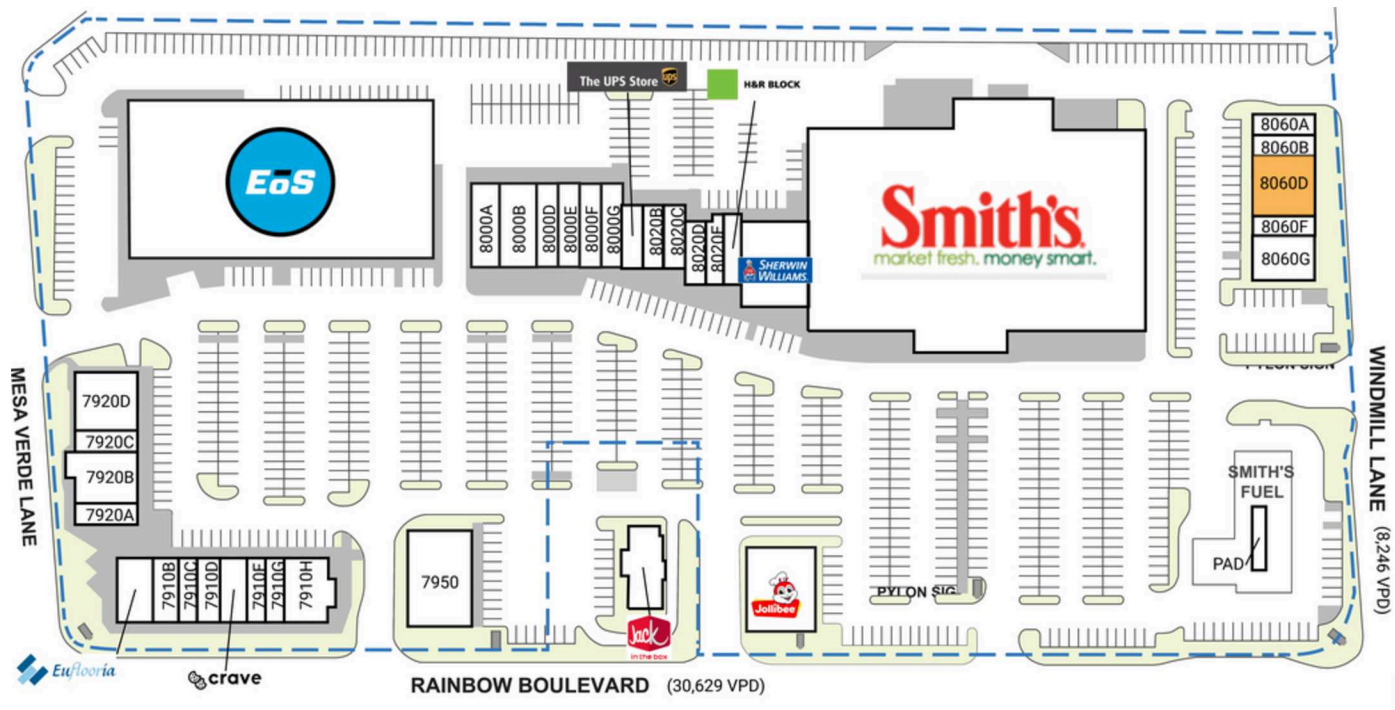

SOUTHWEST MARKETPLACE

7910-8060 S. Rainbow Boulevard | Las Vegas, NV 89139

SPACE	TENANT	SQ. FT.	7910E	Crave Cookies	1,700 SF	8000A	Captain's Seafood Boil	1,858 SF	8020B	Yosuke Kobayashi Hair Salon	1,180 SF	8060A	Helloxmary Lash Boutique	1,200 SF
BTS3	Jollibee	2,500 SF	7910F	Stars Dental	1,200 SF	8000B	Windmill Pediatric Dentistry	2,412 SF	8020C	Good Day Cleaners	1,183 SF	8060B	The Vapery	1,200 SF
BTS4	EoS Fitness		7910G	Pink Cherry	1,000 SF	8000D	WIN KEE Cantonese BBQ	1,275 SF	8020D	Highland Nails & Spa	1,203 SF	8060D AVAILABLE		3,450 SF
PAD	Smith's Fuel	4,400 SF	7910H	Check City	2,500 SF	8000E	Yomie's Rice x Yogurt Bar	1,400 SF	8020E	Smoke Chief	1,200 SF	8060F	La Bamba Barbershop	1,150 SF
SHAD1	Jack In The Box		7920A	Rawbry	1,200 SF	8000F	La Luna Tea and Dessert Bar	1,423 SF	8020F	H&R Block	1,200 SF	8060G	Shanghai Taste	2,350 SF
7910A	Eufloria	2,000 SF	7920B	Doh Korean BBQ	2,232 SF	8000G	Tarantino's Vegan	1,432 SF	8020G	Sherwin Williams	4,759 SF	TOTAL SQ. FT.		127,852
7910B	Rice N Noodle	1,400 SF	7920C	Rainbow Foot Spa	1,320 SF	8020A	The UPS Store	1,205 SF	8050	Smith's	65,400 SF			
7910C	Sweet Lab	1,000 SF	7920D	Mimosa Gourmet	3,720 SF									
7910D	Glo House Tan	1,200 SF	7950	Dotty's Gaming Hall	4,000 SF									

SITE LEGEND

- Available
- Occupied
- Leased (not occupied)
- Owned by Others
- Site Boundary

DISCLAIMER - This site plan is for general information purposes only and is not intended to constitute representations and warranties by Landlord as to the ownership of the real property depicted herein or the identity or nature of any occupants thereof.