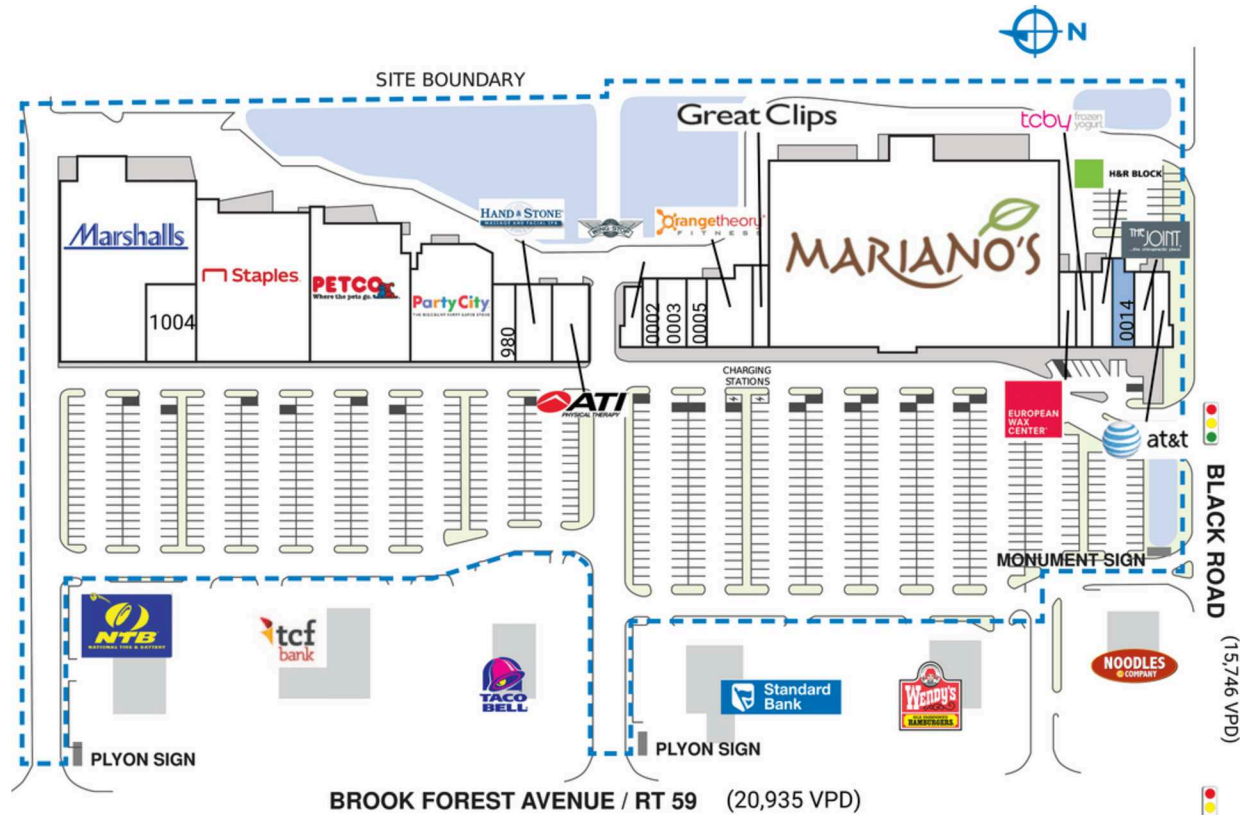

SHOREWOOD CROSSING

994 Brook Forest Avenue | Shorewood, IL 60404

SPACE	TENANT	SQ. FT.
0001	WingStop	1,432 SF
0002	En Lai	1,500 SF
0003	Troy Dental	3,000 SF
0005	Barrio Burrito Bar	1,500 SF
0006	Orangetheory Fitness	3,426 SF
0009	Great Clips	1,125 SF
0010	Mariano's	65,977 SF
0011	European Wax Center	1,600 SF
0012	TCBY	1,600 SF
0013	H&R Block	1,600 SF
0014	COMING AVAILABLE	1,600 SF
0015	The Joint	1,600 SF
0016	AT&T	1,745 SF
972	ATI Physical Therapy	3,200 SF
976	Hand & Stone Massage and Facial Spa	3,200 SF
980	Le Petit Nail Salon	1,600 SF
988	Party City	12,013 SF
990	Petco	15,250 SF
992	Staples	20,388 SF
1004	X Golf	6,625 SF
1008	Marshalls	24,000 SF
TOTAL SQ. FT.		173,981

SITE LEGEND	
 Available	 Occupied
 Leased (not occupied)	 Owned by Others
 Site Boundary	

DISCLAIMER - This site plan is for general information purposes only and is not intended to constitute representations and warranties by Landlord as to the ownership of the real property depicted herein or the identity or nature of any occupants thereof.