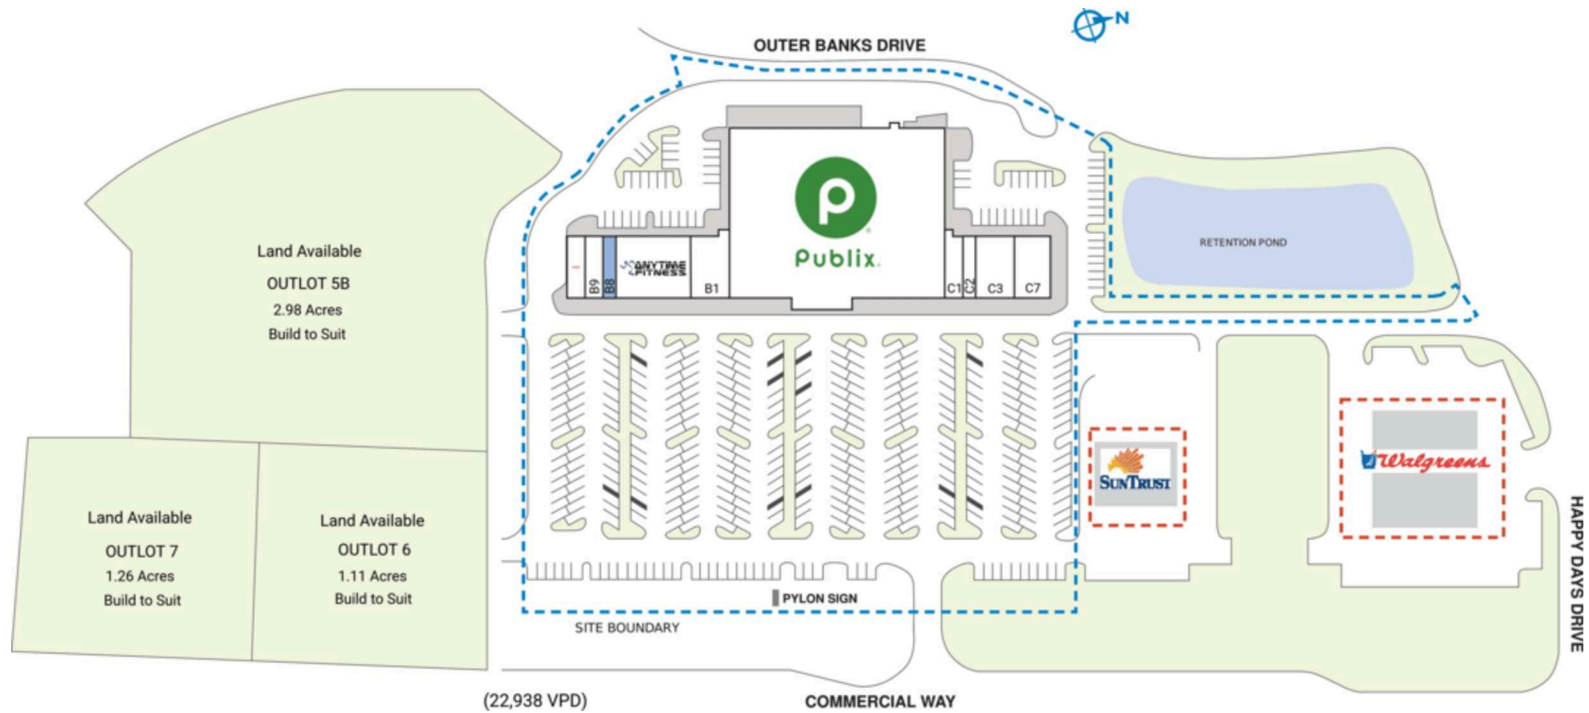

# SHOPPES AT GLEN LAKES

9595 Commercial Way (U.S. 19) | Weeki Wachee, FL 34613

SPACE	TENANT	SQ. FT.	B8 COMING AVAILABLE	1,050 SF	C6 Glen Lakes CBD and Smoke	1,400 SF
A1	Publix	45,600 SF	B9 Jiang's King's Wok	1,400 SF	C7 Mamma Franca	1,400 SF
B1	T-Modern Salon	2,800 SF	C1 Glen Lakes Liquor	1,400 SF	<b>I AVAILABLE</b>	<b>I SF</b>
B10	Dunkin'	1,400 SF	C2 Shiny Paws Dog Wash	1,050 SF	<b>TOTAL SQ. FT.</b>	<b>66,601</b>
B3	Anytime Fitness	5,950 SF	C3 Mattress Ave	3,150 SF		

## SITE LEGEND

- Available
- Occupied
- Leased (not occupied)
- Owned by Others
- Site Boundary

DISCLAIMER - This site plan is for general information purposes only and is not intended to constitute representations and warranties by Landlord as to the ownership of the real property depicted herein or the identity or nature of any occupants thereof.