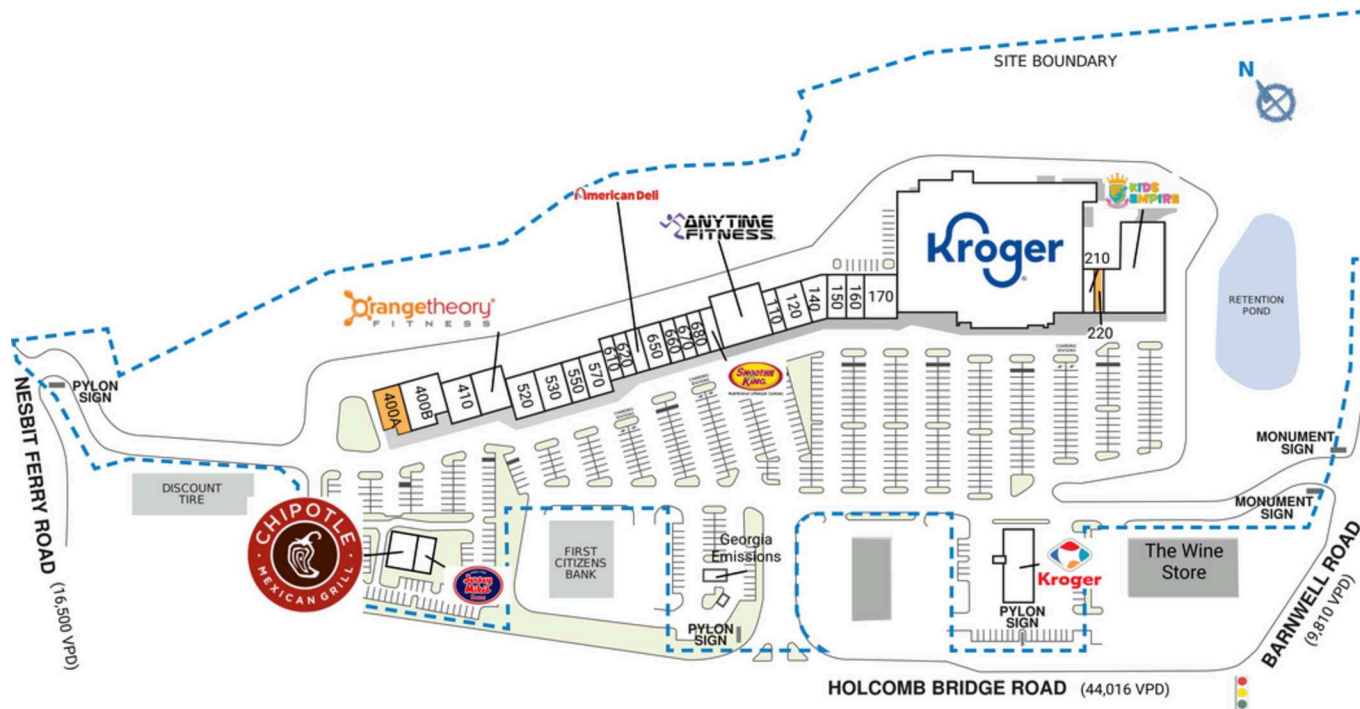

# RIVERMONT STATION

8465 Holcomb Bridge Road | Johns Creek, GA 30022

SPACE	TENANT	SQ. FT.	120 Bali Nails	2,525 SF	400A AVAILABLE	1,800 SF	630 American Deli	1,300 SF
A	Chipotle Mexican Grill	2,350 SF	140 Elite Aesthetics Beauty & Medspa	1,814 SF	400B Moon Indian Cuisine	4,200 SF	650 Rivermont Dental Care	2,600 SF
B	Jersey Mike's Subs	1,400 SF	150 Yummy Chinese	1,654 SF	410 Free Spirit Salon	3,265 SF	660 Smoke Factory	1,300 SF
K1	Georgia Emissions		160 Al's Threading and Waxing	1,630 SF	430 Orangetheory Fitness	2,960 SF	670 Ginger Yums Sip Shop	1,300 SF
KFUEL	Kroger Fuel		170 D Spot Dessert Cafe	4,225 SF	520 Mona Lisa Pizzeria	2,764 SF	680 Winton Chiropractic	1,300 SF
Shad1	Chick-Fil-A		200 Kroger	58,261 SF	530 Karate for Kids	2,600 SF	690 Smoothie King	1,300 SF
Shad2	The Wine Store		210 Navy Recruiting	1,043 SF	550 Snook's Grill & Cocktails	1,905 SF	<b>TOTAL SQ. FT.</b>	<b>128,123</b>
Shad3	Dylan Investments		<b>220 AVAILABLE</b>	<b>1,043 SF</b>	570 El Potrillo	2,925 SF		
100	Anytime Fitness	6,400 SF	230 Kids Empire	10,600 SF	610 Bowl-Shi	1,300 SF		
110	Hair Impressions	1,059 SF			620 PostalAnnex	1,300 SF		

## SITE LEGEND

- Available
- Occupied
- Leased (not occupied)
- Owned by Others
- Site Boundary

DISCLAIMER - This site plan is for general information purposes only and is not intended to constitute representations and warranties by Landlord as to the ownership of the real property depicted herein or the identity or nature of any occupants thereof.