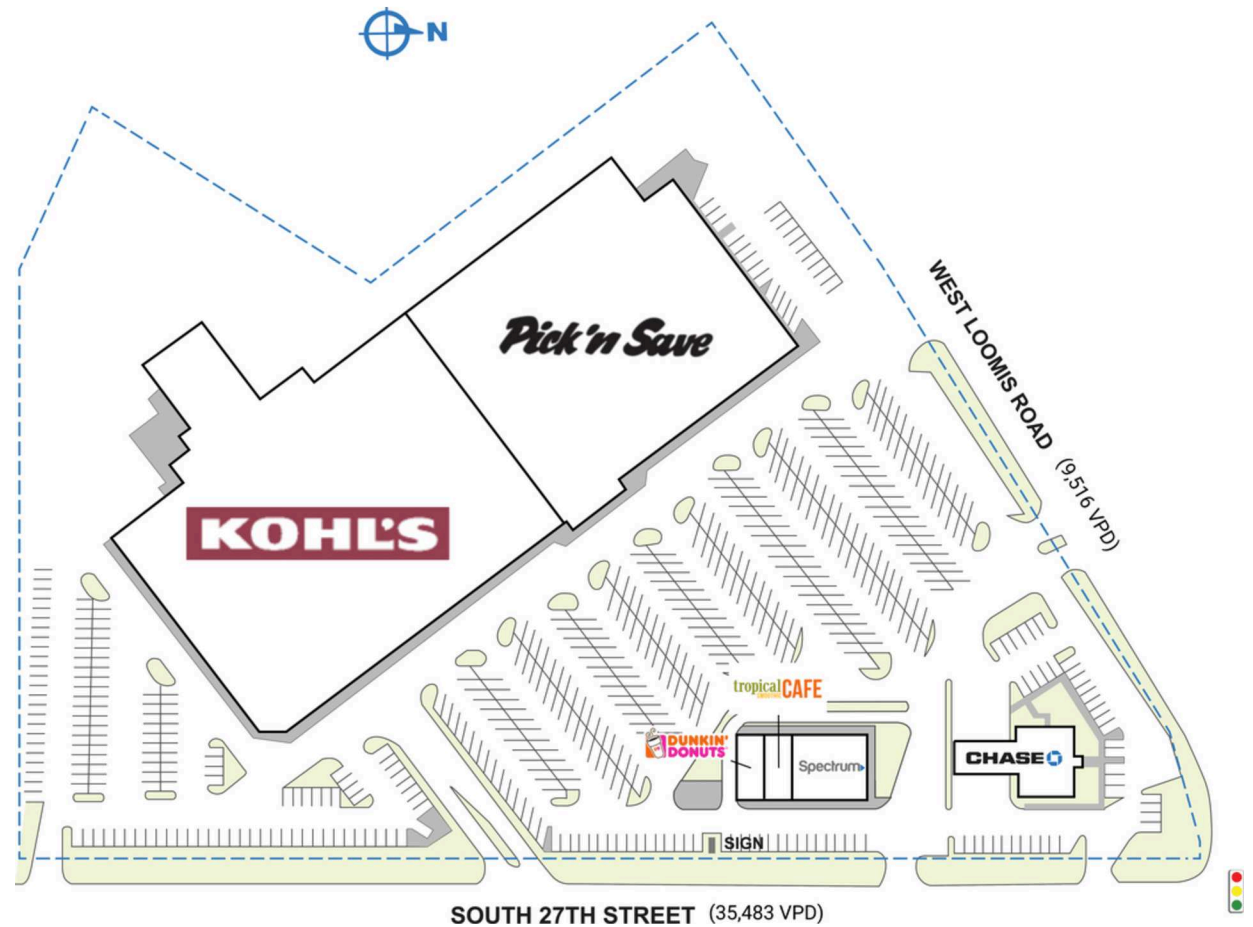

POINT LOOMIS

3701 S. 27th Street | Milwaukee, WI 53221

| SPACE | TENANT | SQ. FT. |
|----------------------|------------------------|----------------|
| 51 | Kohl's | 80,731 SF |
| 99 | Pick 'n Save | 76,129 SF |
| 100 | Dunkin' | 1,500 SF |
| 101 | Tropical Smoothie Cafe | 1,500 SF |
| 102 | Spectrum | 4,000 SF |
| TOTAL SQ. FT. | | 167,533 |

SITE LEGEND

| | |
|---------------------------------------------------------------------------------------------------------|---------------------------------------------------------------------------------------------------|
|  Available |  Occupied |
|  Leased (not occupied) |  Owned by Others |
|  Site Boundary | |

DISCLAIMER - This site plan is for general information purposes only and is not intended to constitute representations and warranties by Landlord as to the ownership of the real property depicted herein or the identity or nature of any occupants thereof.