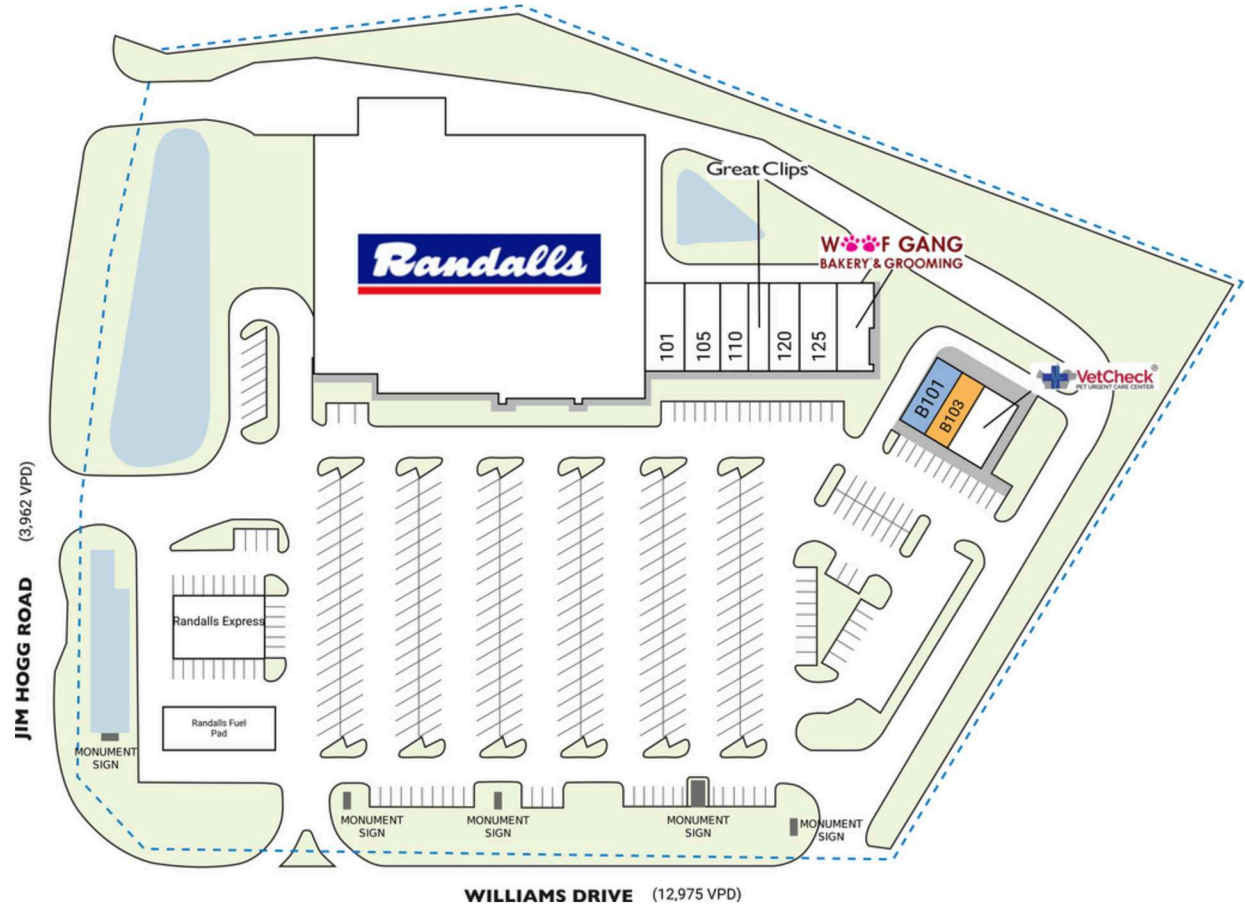

OAK MEADOWS MARKETPLACE

5731 Williams Drive | Georgetown, TX 78633

SPACE	TENANT	SQ. FT.
A	Randalls	57,953 SF
B	Randalls Fuel Pad	3,020 SF
B101	COMING AVAILABLE	1,200 SF
B103	AVAILABLE	1,460 SF
B105	Vet Check	2,314 SF
101	Renken Dentistry of Texas	2,192 SF
105	Artzy Nails	2,097 SF
110	Pho Ever Diner	1,573 SF
115	Great Clips	1,134 SF
120	LoneStar Elite Liquor	1,700 SF
125	Lin's Cafe	2,000 SF
130	Woof Gang Bakery & Grooming	2,198 SF
TOTAL SQ. FT.		78,841

SITE LEGEND	
 Available	 Occupied
 Leased (not occupied)	 Owned by Others
 Site Boundary	

DISCLAIMER - This site plan is for general information purposes only and is not intended to constitute representations and warranties by Landlord as to the ownership of the real property depicted herein or the identity or nature of any occupants thereof.