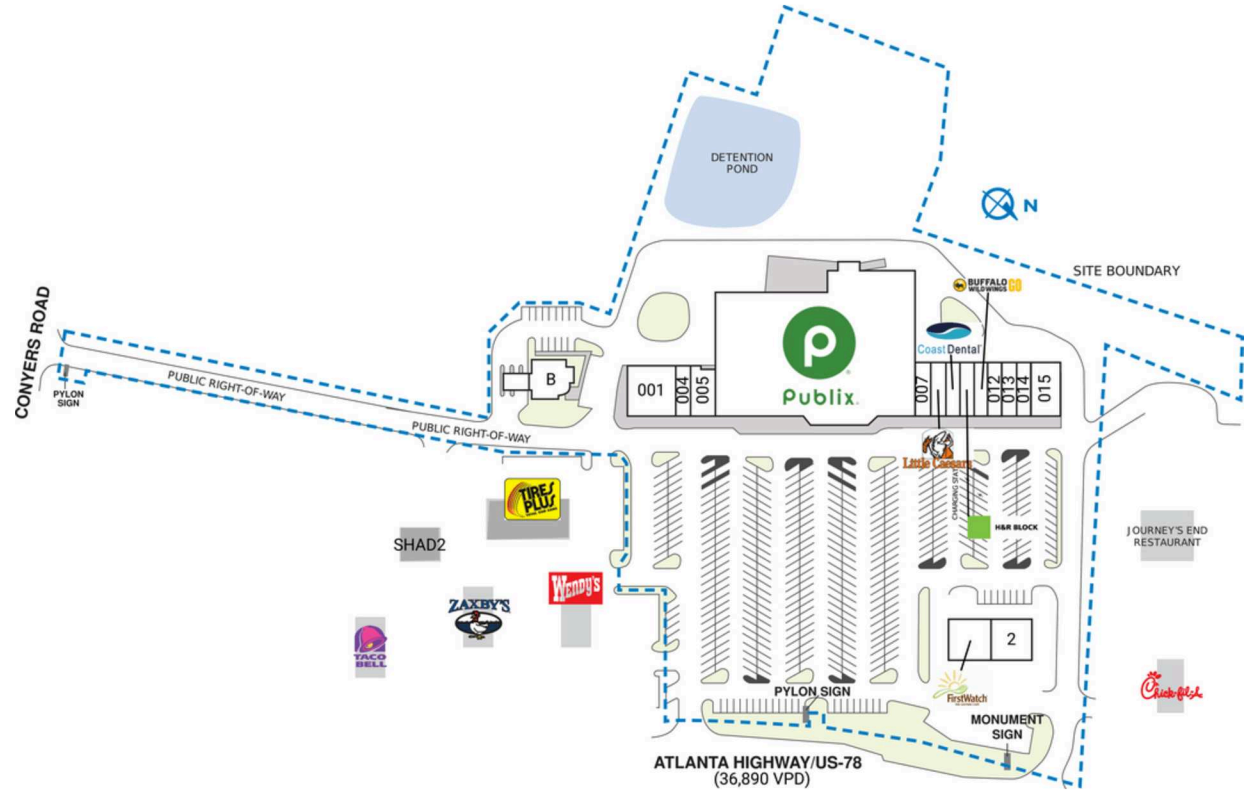

LOGANVILLE TOWN CENTER

4325 Atlanta Highway | Loganville, GA 30052

SPACE	TENANT	SQ. FT.
A	Publix	51,420 SF
B	Glo Sun Spa	2,941 SF
SHAD1	Tires Plus	
SHAD2	Blimpie	
SHAD3	Loganville Storage	
001	La Bamba	4,200 SF
1	First Watch	3,900 SF
2	Sage Dental	3,534 SF
004	Lin's Garden	1,400 SF
005	City Nails	2,700 SF
007	Lendmark Financial	1,500 SF
008	Little Caesars	1,500 SF
009	Coast Dental	1,500 SF
010	H&R Block	1,500 SF
011	Buffalo Wild Wings GO	1,400 SF
012	Z & A Salon	1,480 SF
013	My CBD Organics	1,500 SF
014	Five Spot Frozen Yogurt	1,494 SF
015	Your Pie Pizza	3,009 SF
TOTAL SQ. FT.		84,978

SITE LEGEND	
 Available	 Occupied
 Leased (not occupied)	 Owned by Others
 Site Boundary	

DISCLAIMER - This site plan is for general information purposes only and is not intended to constitute representations and warranties by Landlord as to the ownership of the real property depicted herein or the identity or nature of any occupants thereof.