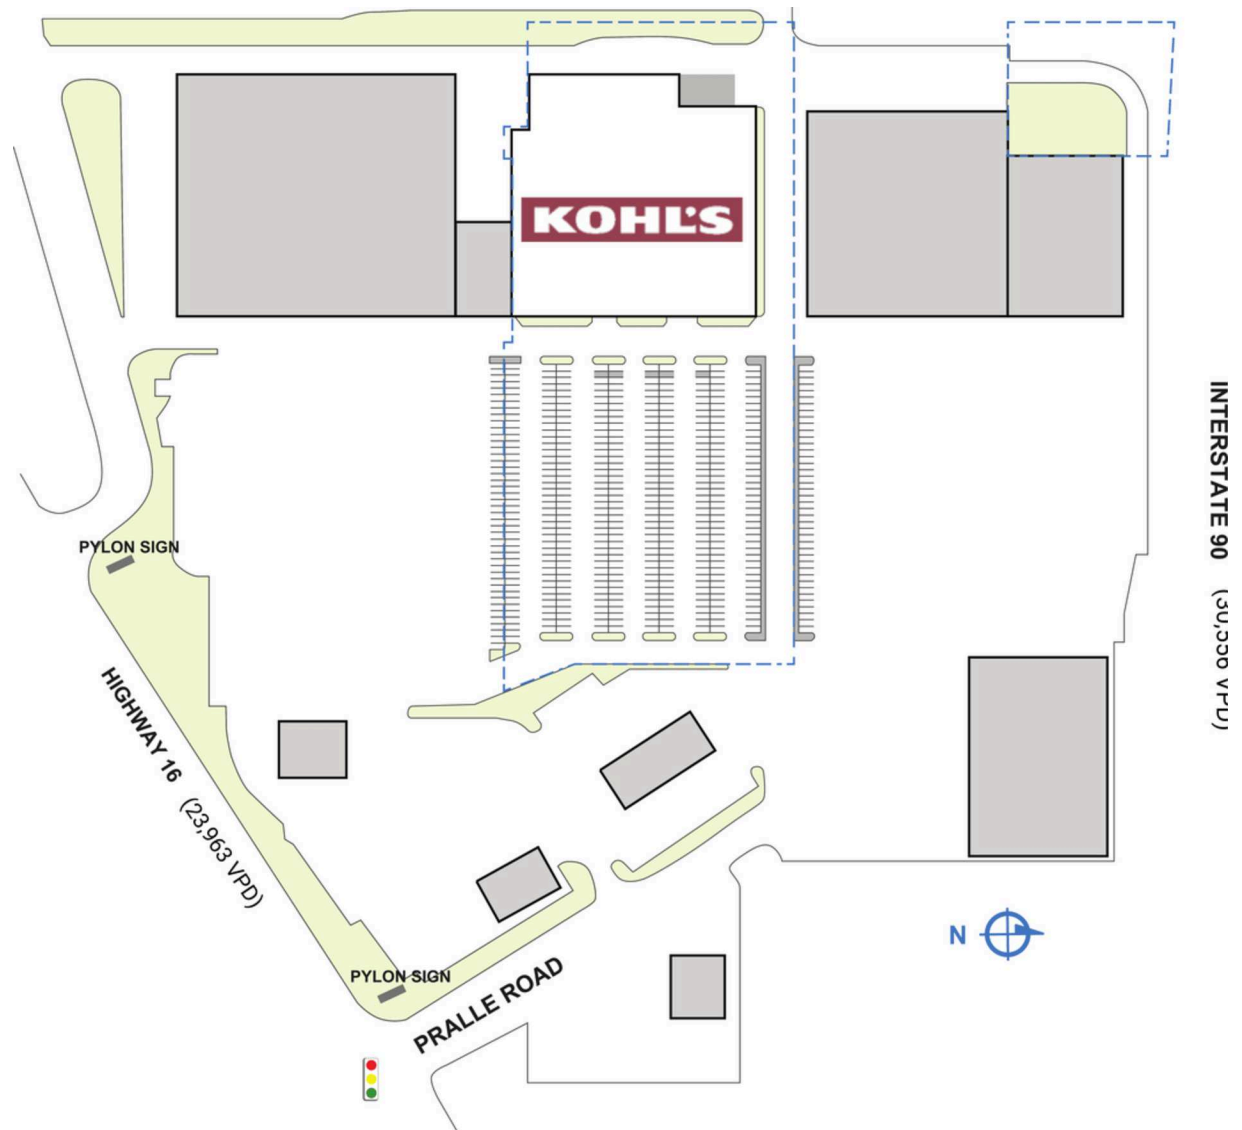

KOHL'S ONALASKA

9404 State Road 16 | Onalaska, WI 54650

SPACE	TENANT	SQ. FT.
A	Kohl's	86,432 SF
TOTAL SQ. FT.		86,432

SITE LEGEND

 Available	 Occupied
 Leased (not occupied)	 Owned by Others
 Site Boundary	

DISCLAIMER - This site plan is for general information purposes only and is not intended to constitute representations and warranties by Landlord as to the ownership of the real property depicted herein or the identity or nature of any occupants thereof.