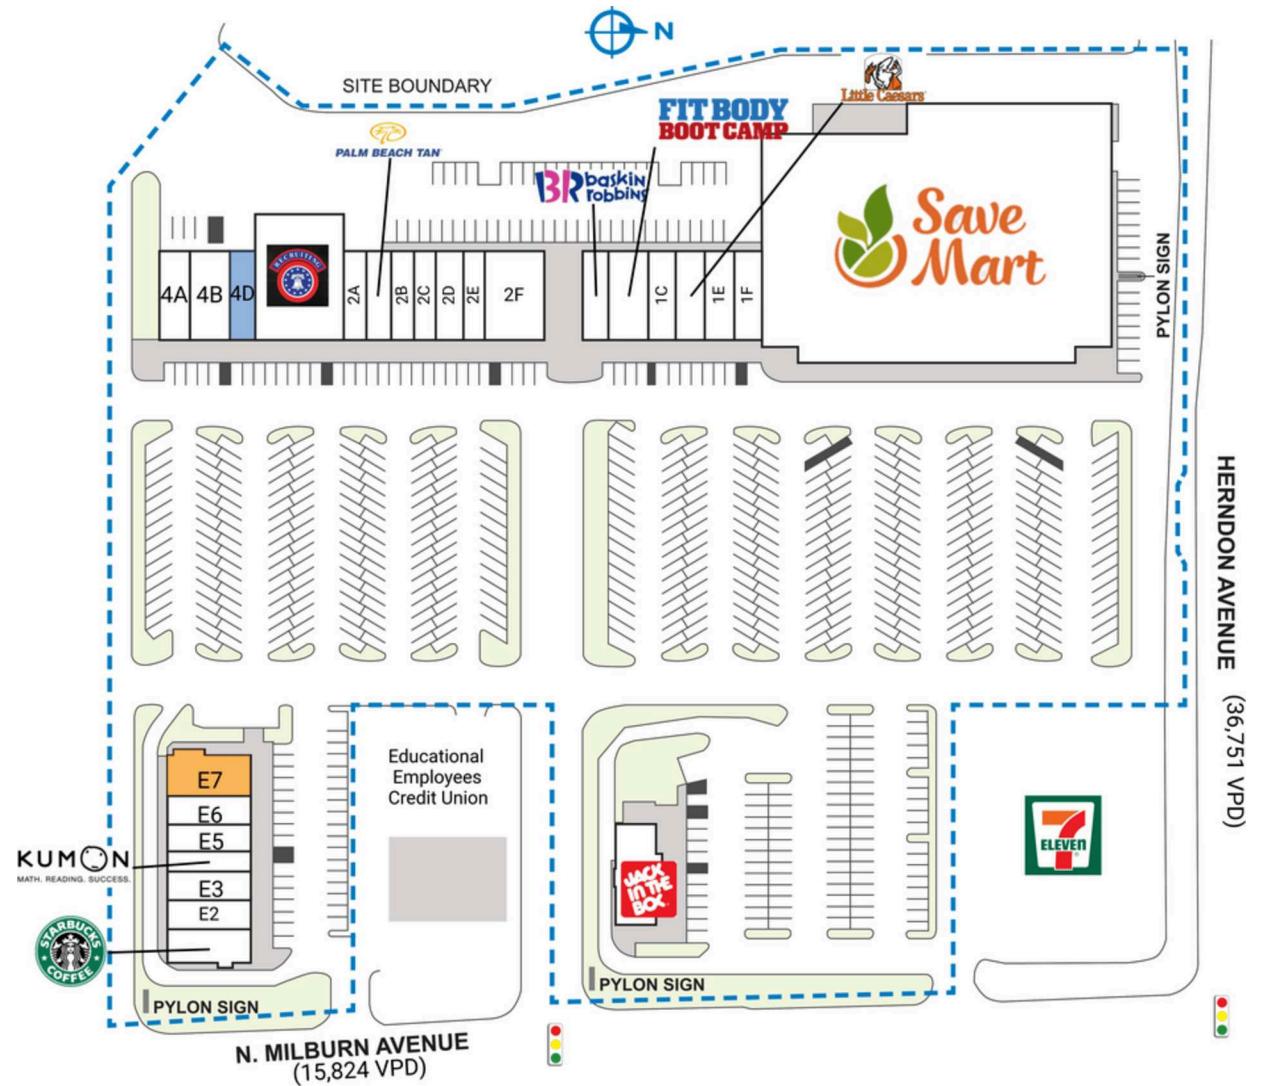

HERNDON PLACE

6797 Milburn Avenue | Fresno, CA 93722

SPACE	TENANT	SQ. FT.			SQ. FT.
E1	Starbucks	1,700 SF	1F	City Nails	1,500 SF
E2	Zaytoona	1,400 SF	2A	KidCreate Studio	1,300 SF
E3	Senor Aji	1,500 SF	2AB	Palm Beach Tan	1,700 SF
E4	Kumon Learning Center	1,040 SF	2B	Sandy's Beauty & Brows	1,265 SF
E5	Chatore	1,500 SF	2C	Havana House Smoke Shop	1,050 SF
E6	Jean Jacque Machado	1,494 SF	2D	Happy Feet Reflexology	1,400 SF
E7	AVAILABLE	2,053 SF	2E	PostalAnnex	1,050 SF
JiB	Jack in the Box	2,777 SF	2F	Toledo's Mexican Restaurant	3,430 SF
MJRA	Save Mart Supermarkets	48,316 SF	4A	Milburn Dental	1,600 SF
IA	Baskin Robbins	1,400 SF	4B	Ha Ha Sushi	2,700 SF
IB	Fit Body Boot Camp	2,345 SF	4D	COMING AVAILABLE	1,300 SF
IC	US Armed Forces Recruiting	1,400 SF	4E	US Armed Forces Recruiting	7,000 SF
ID	Little Caesars	1,540 SF		TOTAL SQ. FT.	95,370
IE	Haircuts Plus	1,610 SF			

SITE LEGEND

 Available	 Occupied
 Leased (not occupied)	 Owned by Others
 Site Boundary	

DISCLAIMER - This site plan is for general information purposes only and is not intended to constitute representations and warranties by Landlord as to the ownership of the real property depicted herein or the identity or nature of any occupants thereof.