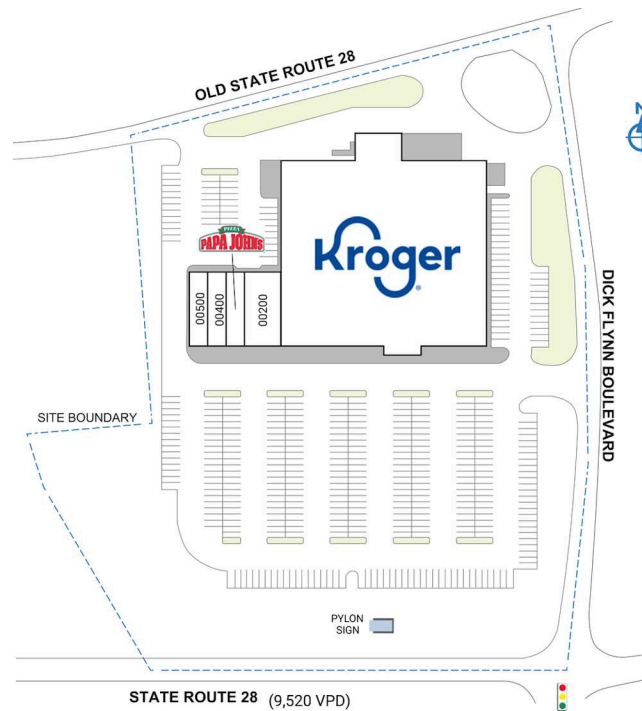

# GOSHEN STATION

6725 Dick Flynn Boulevard | Goshen, OH 45122

SPACE	TENANT	SQ. FT.				TOTAL SQ. FT.	
00200	Smokes & Things	3,200 SF	00400	Great Wall Restaurant	1,600 SF		53,802
00300	Papa John's Pizza	1,600 SF	00500	Care First Urgent Care	1,600 SF		
			00600	Kroger	45,802 SF		

## SITE LEGEND

- Available
- Occupied
- Leased (not occupied)
- Owned by Others
- Site Boundary

DISCLAIMER - This site plan is for general information purposes only and is not intended to constitute representations and warranties by Landlord as to the ownership of the real property depicted herein or the identity or nature of any occupants thereof.