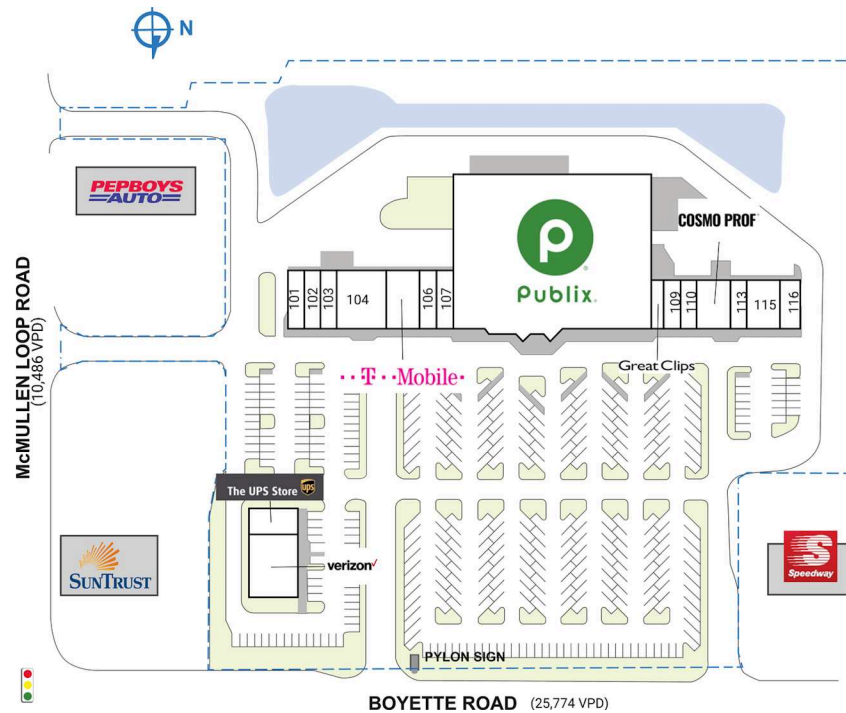

# GOOLSBY POINTE

11539-11709 Boyette Road | Riverview, FL 33569

SPACE	TENANT	SQ. FT.						
095	Publix	44,265 SF	106	Luco Salon	1,400 SF	116	Vape-Ology	1,200 SF
101	Sage Cleaners	1,400 SF	107	Kenny's Liquors	1,400 SF	117	The UPS Store	1,240 SF
102	Chai Yo Thai Cuisine	1,400 SF	108	Great Clips	1,200 SF	118	Verizon	5,220 SF
103	Smile Design Dentistry	1,400 SF	109	China Park Restaurant	1,200 SF	<b>TOTAL SQ. FT.</b>		<b>75,525</b>
104	Luco Salon	4,200 SF	110	Sun Hill Optical	1,200 SF			
105	T-Mobile	2,800 SF	112	CosmoProf	2,400 SF			
			113	Pizza Vola Italian Express	1,200 SF			
			115	Venus Nail Spa by Julie	2,400 SF			

## SITE LEGEND

- Available
- Occupied
- Leased (not occupied)
- Owned by Others
- Site Boundary

DISCLAIMER - This site plan is for general information purposes only and is not intended to constitute representations and warranties by Landlord as to the ownership of the real property depicted herein or the identity or nature of any occupants thereof.