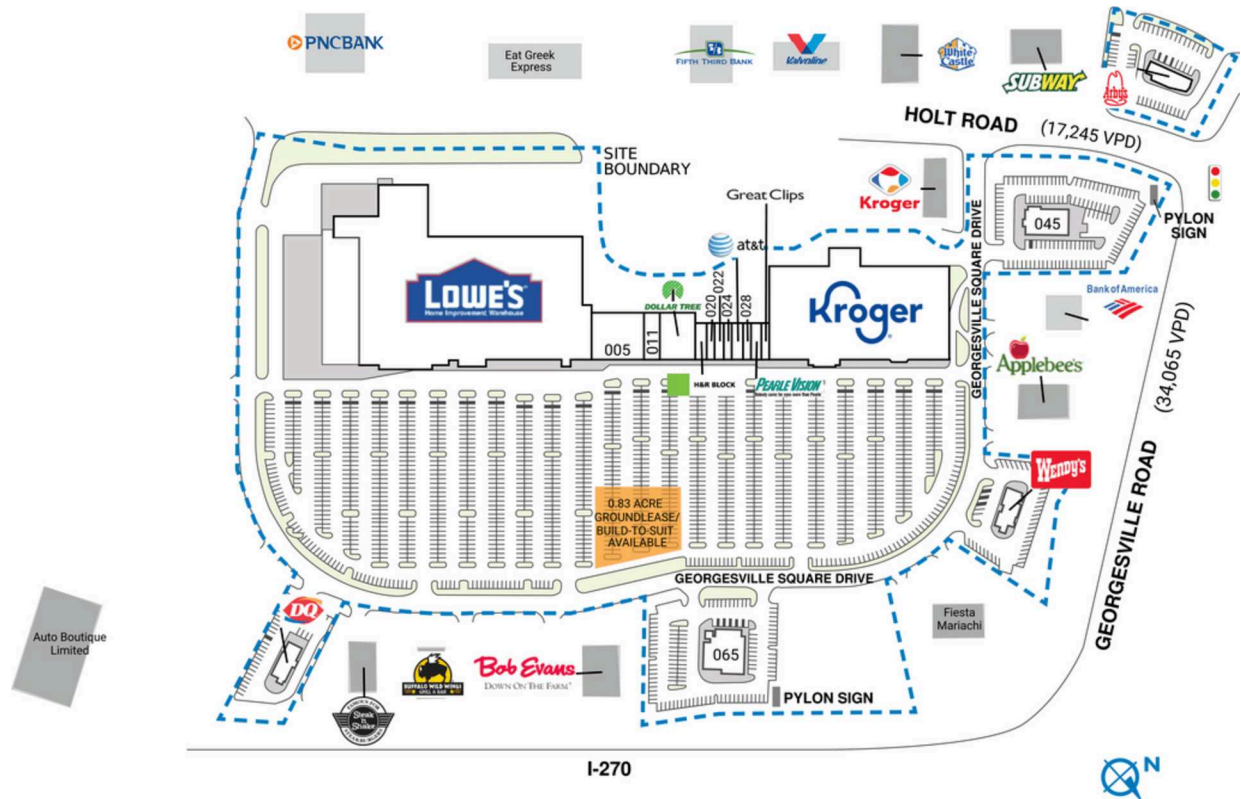

GEORGESVILLE SQUARE

1516-1710 Georgesville Square Drive | Columbus, OH 43228

SPACE	TENANT	SQ. FT.		
	018 H&R Block	2,000 SF		
Shad1	Applebee's	020 Georgesville Square Nutrition	1,200 SF	
Shad2	Bob Evans	022 Vapor Maven	1,600 SF	
Shad3	Bank of America	024 Miracle-Ear	1,600 SF	
Shad4	Buffalo Wild Wings	026 AT&T	2,000 SF	
Shad5	Fiesta Mariachi	028 Q Nails	1,200 SF	
Shad6	Kroger Fuel	030 Pearle Vision	1,973 SF	
Shad7	Auto Boutique Limited	032 Great Clips	1,220 SF	
Shad8	Steak 'n Shake	036 Kroger	79,158 SF	
Shad9	Subway	040 Arby's	3,000 SF	
Shd10	White Castle	045 Ichiban Japanese Steak House	6,000 SF	
001	Lowe's	060 Wendy's	4,300 SF	
005	Nationwide Children's Hospital	065 Siji Korean BBQ and Hot Pot	6,650 SF	
011	Bronze Body	070 Dairy Queen	2,500 SF	
016	Dollar Tree	TOTAL SQ. FT.	270,045	

SITE LEGEND

- Available
- Leased (not occupied)
- Site Boundary
- Occupied
- Owned by Others

DISCLAIMER - This site plan is for general information purposes only and is not intended to constitute representations and warranties by Landlord as to the ownership of the real property depicted herein or the identity or nature of any occupants thereof.