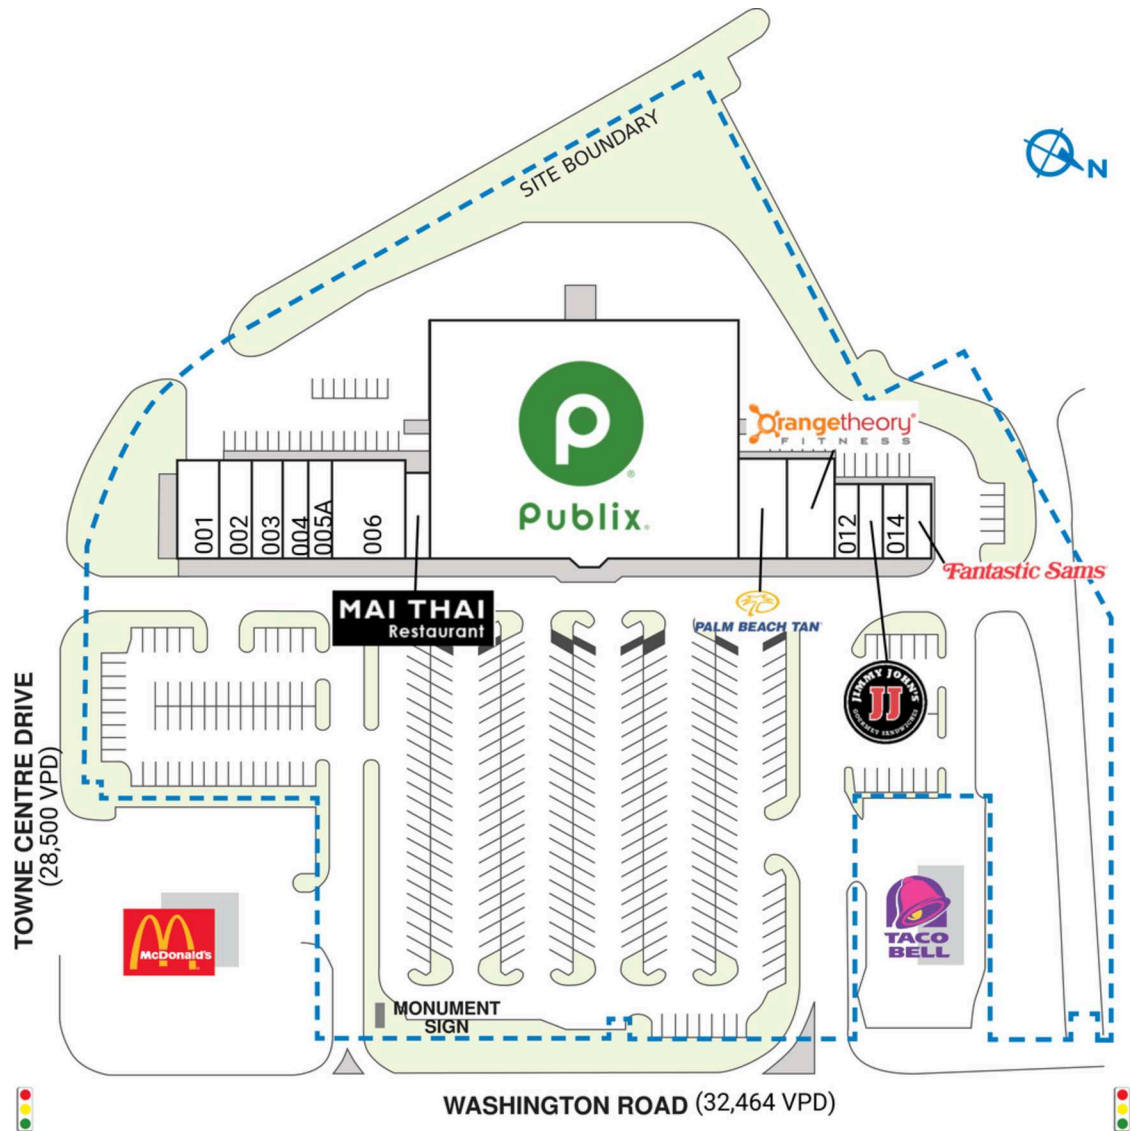

EVANS TOWNE CENTRE

4274 Washington Road | Evans, GA 30809

SPACE	TENANT	SQ. FT.
GUI AVAILABLE		
SHAD1	Jane Fung-Kim Lui	
SHAD2	Taco Bel	
001	Laziza Mediterranean Grill	2,800 SF
002	Augusta Orthodontics	2,400 SF
003	OneMain Financial	2,213 SF
004	Namaste Indian Street Food	1,600 SF
005A	Mack's Poppin	1,600 SF
006	Peppy Poppy	4,500 SF
007	Mai Thai Restaurant	1,400 SF
008	Publix	47,955 SF
009	Palm Beach Tan	3,200 SF
010	Orangetheory Fitness	3,200 SF
012	New China Restaurant	1,200 SF
013	Jimmy John's	1,200 SF
014	US Nails	1,200 SF
015	Fantastic Sams	1,200 SF
TOTAL SQ. FT.		75,668

SITE LEGEND	
 Available	 Occupied
 Leased (not occupied)	 Owned by Others
 Site Boundary	

DISCLAIMER - This site plan is for general information purposes only and is not intended to constitute representations and warranties by Landlord as to the ownership of the real property depicted herein or the identity or nature of any occupants thereof.