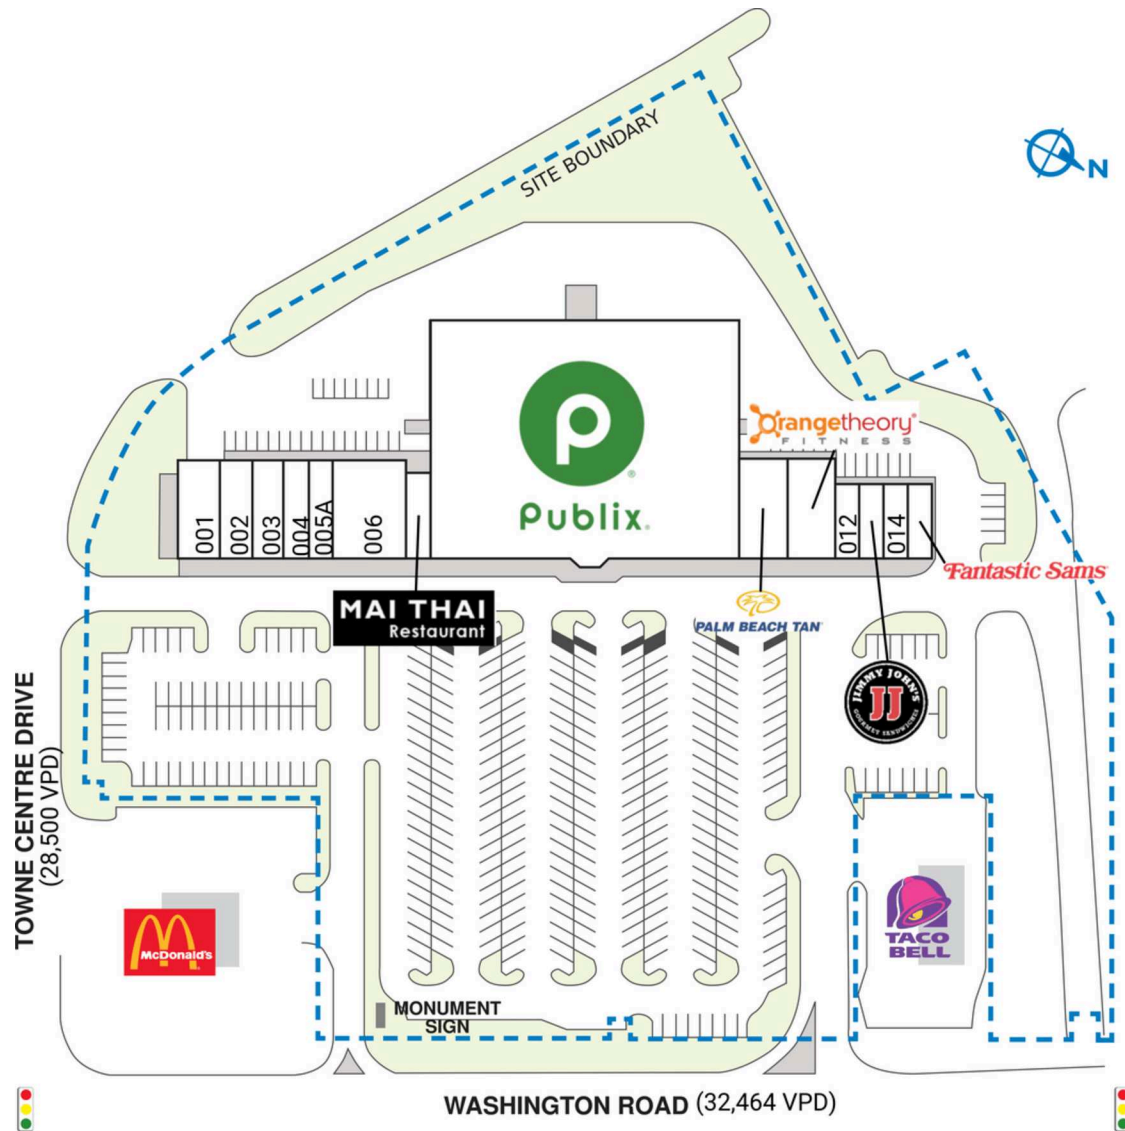

# EVANS TOWNE CENTRE

4274 Washington Road | Evans, GA 30809

SPACE	TENANT	SQ. FT.
SHAD1	Jane Fung-Kim Lui	
SHAD2	Taco Bel	
001	Laziza Mediterranean Grill	2,800 SF
002	Augusta Orthodontics	2,400 SF
003	OneMain Financial	2,213 SF
004	Namaste Indian Street Food	1,600 SF
005A	Mack's Poppin	1,600 SF
006	Peppy Poppy	4,500 SF
007	Mai Thai Restaurant	1,400 SF
008	Publix	47,955 SF
009	Palm Beach Tan	3,200 SF
010	Orangetheory Fitness	3,200 SF
012	New China Restaurant	1,200 SF
013	Jimmy John's	1,200 SF
014	US Nails	1,200 SF
015	Fantastic Sams	1,200 SF
<b>TOTAL SQ. FT.</b>		<b>75,668</b>

SITE LEGEND	
<span style="color: orange;">■</span> Available	<span style="background-color: #e0e0e0;">□</span> Occupied
<span style="background-color: #add8e6;">■</span> Leased (not occupied)	<span style="background-color: #cccccc;">□</span> Owned by Others
<span style="border: 1px dashed blue; display: inline-block; width: 10px; height: 10px;"></span> Site Boundary	