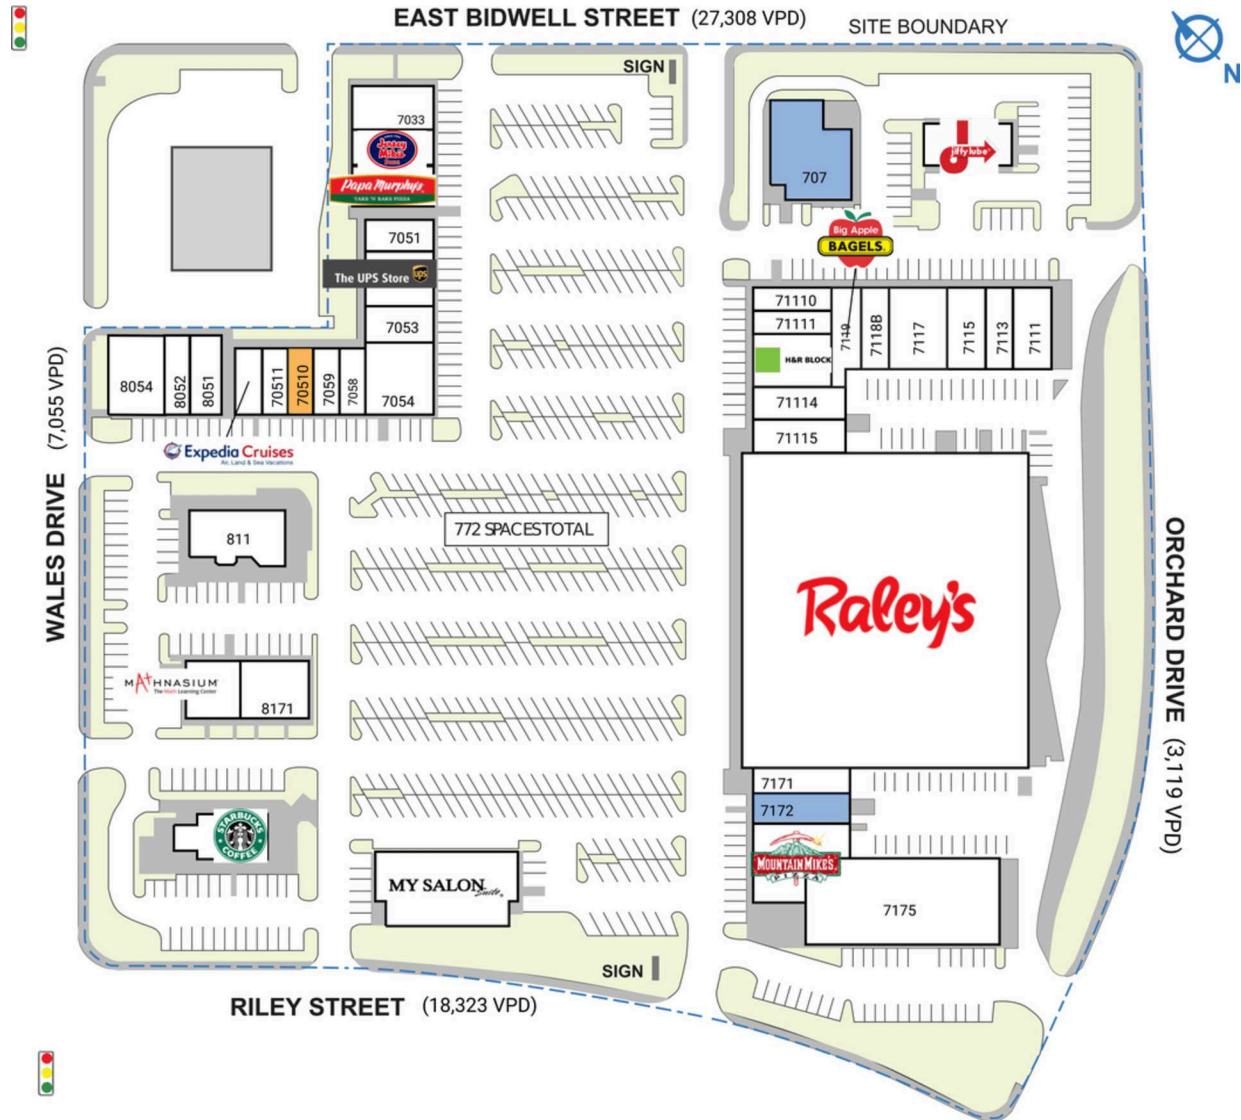

COMMONWEALTH SQUARE

713-817 E. Bidwell Street | Folsom, CA 95630

SPACE	TENANT	SQ. FT.	
707	COMING AVAILABLE	4,528 SF	
709	Jiffy Lube	3,335 SF	
713	Raley's	60,114 SF	
811	Huong Lan Sandwiches	3,080 SF	
823	Starbucks	2,733 SF	
1325	My Salon Suites	5,000 SF	
7031	Papa Murphy's Pizza	1,620 SF	
7032	Jersey Mike's Subs	1,739 SF	
7033	Burma Light	2,178 SF	
7051	Park Place Cleaners	1,473 SF	
7052	The UPS Store	2,000 SF	
7053	Expert Haircuts	1,200 SF	
7054	The Hot Tub Store	3,000 SF	
7058	Kabayan Resto	1,250 SF	
7059	K&V Lash Studio	1,000 SF	
7111	Alpha Autoworks	2,700 SF	
7113	The Cigar & Cigarette City	1,200 SF	
7115	Thai Style	2,400 SF	
7117	Spring Nails Spa	2,460 SF	
7118B	Folsom Lock & Security	1,440 SF	
7119	Big Apple Bagels	1,664 SF	
7171	Baker's Dozen	1,344 SF	
7172	COMING AVAILABLE	1,400 SF	
7173	Mountain Mike's Pizza	3,195 SF	
7175	Leighton Dance Project	9,625 SF	
8051	Apex Dental	1,500 SF	
8052	Embody Nutrition	1,080 SF	
8054	Folsom Foot Spa	2,820 SF	
8171	Malabar Indian Store	2,070 SF	
8172	Mathnasium	1,711 SF	
70510	AVAILABLE	1,300 SF	
70511	The Cobblers	700 SF	
70512	Expedia Cruises	975 SF	
71110	Dessert Cafe	1,000 SF	
71111	Absolute Alterations	800 SF	
71113	H&R Block	2,876 SF	
71114	Eastern Massage	1,260 SF	
71115	Restoration Spinal Care Centers	1,540 SF	
TOTAL SQ. FT.		141,310	

SITE LEGEND	
	Available
	Leased (not occupied)
	Site Boundary
	Owned by Others
	Occupied

DISCLAIMER - This site plan is for general information purposes only and is not intended to constitute representations and warranties by Landlord as to the ownership of the real property depicted herein or the identity or nature of any occupants thereof.