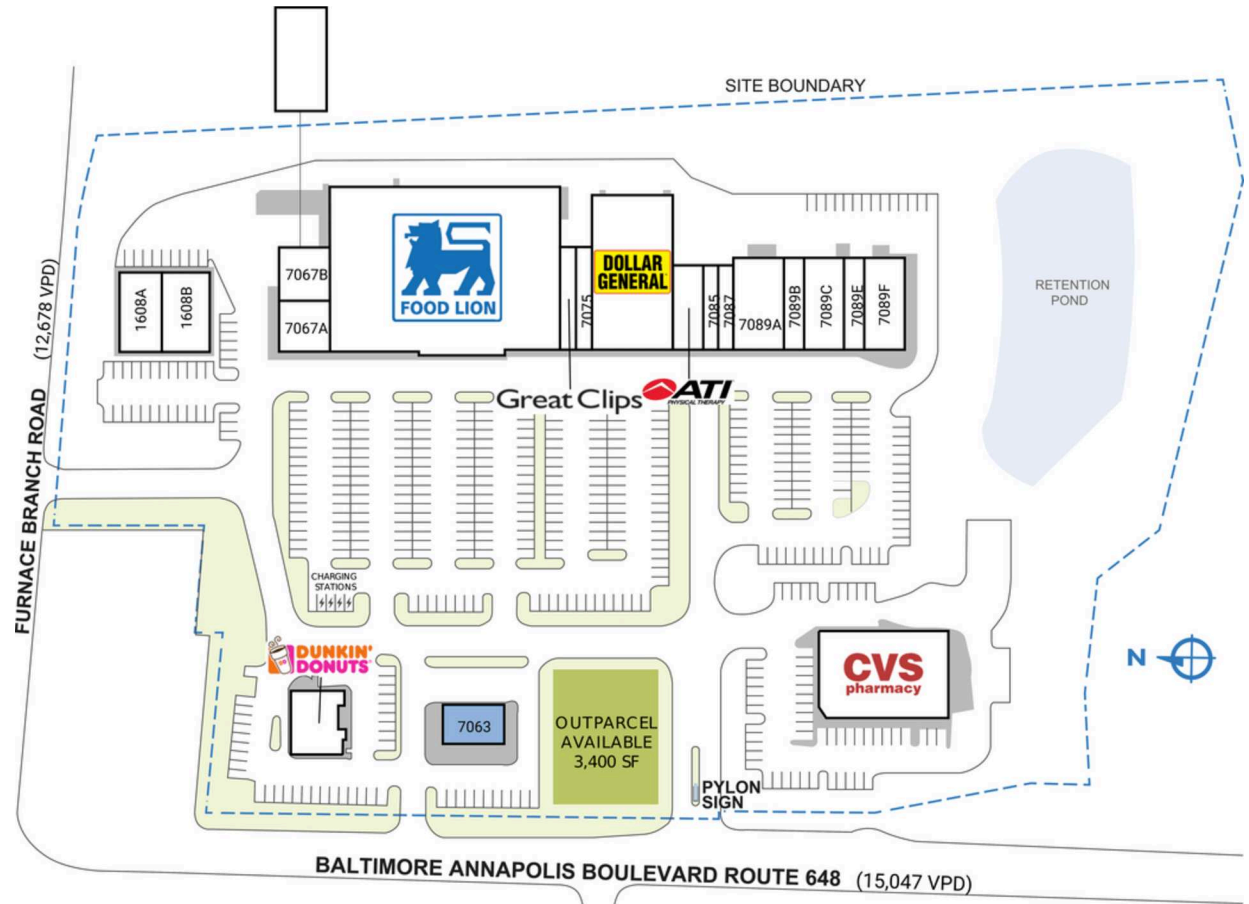

BURWOOD VILLAGE CENTER

7061-7095 Baltimore Annapolis Blvd. Rt. 648 | Glen Burnie, MD 21061

SPACE	TENANT	SQ. FT.
1608A	Burwood Village Dentistry	3,400 SF
1608B	O'Hara Uniform	3,800 SF
7060	Dunkin'	3,119 SF
7063	COMING AVAILABLE	2,500 SF
7067A	Doc's Liquors	2,400 SF
7067B	Ulery Dental & Orthodontics	2,190 SF
7069	Food Lion	37,665 SF
7073	Great Clips	1,500 SF
7075	Bamboo Carry Out	1,500 SF
7077	Dollar General	12,000 SF
7083	ATI Physical Therapy	2,460 SF
7085	Burwood Cleaners	1,200 SF
7087	Pro Tips Nail Salon	1,230 SF
7089A	Illusions Restaurant & Bar	4,500 SF
7089B	Integrity Child Care	1,800 SF
7089C	Crabby Greek	3,600 SF
7089E	Maryland's Best School of Karate	1,800 SF
7089F	Italia's Corner Cafe	3,600 SF
7095	CVS	10,880 SF
TOTAL SQ. FT.		101,144

SITE LEGEND	
 Available	 Occupied
 Leased (not occupied)	 Owned by Others
 Site Boundary	

DISCLAIMER - This site plan is for general information purposes only and is not intended to constitute representations and warranties by Landlord as to the ownership of the real property depicted herein or the identity or nature of any occupants thereof.