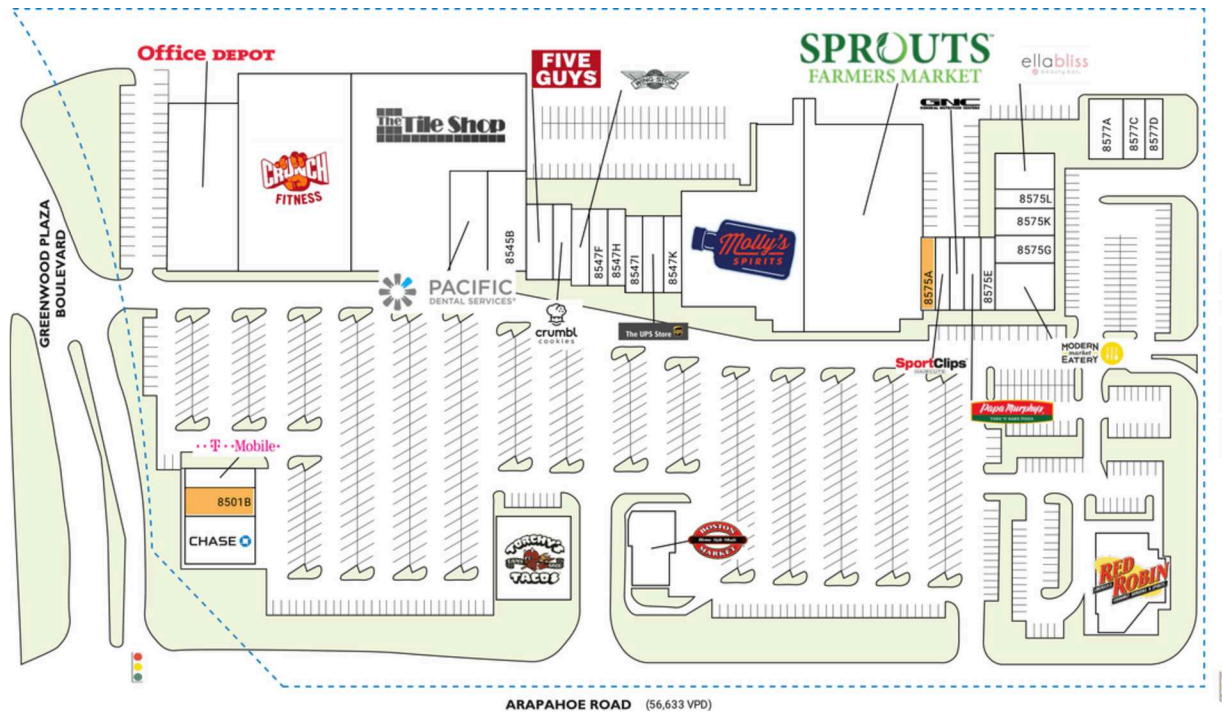

ARAPAHOE MARKETPLACE

8525 East Arapahoe Road | Greenwood Village, CO 80112

SPACE	TENANT	SQ. FT.	8545B	Boulder Running Company	4,949 SF	8547K	Poke City	1,937 SF	8575G	Profile by Sanford	1,867 SF
8501A	Chase Bank ATM	4,368 SF	8547A	Five Guys Burgers & Fries	2,640 SF	8557A	Molly's Spirits	23,876 SF	8575K	Ageless Men's Health	1,559 SF
8501B	AVAILABLE	2,016 SF	8547C	Crumbl Cookies	1,620 SF	8557B	Sprouts Farmers Market	27,533 SF	8575L	Elements Massage	1,776 SF
8501C	T-Mobile	1,632 SF	8547D	Wingstop	1,564 SF	8575A	AVAILABLE	1,400 SF	8575N	Ella Bliss Beauty Bar	2,870 SF
8505	Torchy's Tacos	5,220 SF	8547F	Teriyaki Madness	1,693 SF	8575B	Sport Clips	1,200 SF	8577A	Glo Tanning	2,610 SF
8507	Boston Market	3,170 SF	8547H	One Hour Optical	1,880 SF	8575C	GNC	1,147 SF	8577C	Laser Remedy	990 SF
8525	Office Depot	21,000 SF	8547I	La Belle French Bakery	1,450 SF	8575D	Papa Murphy's Pizza	1,314 SF	8577D	Arapahoe Floral	1,000 SF
8527	Crunch Fitness	21,824 SF	8547J	The UPS Store	1,600 SF	8575E	PO Nails	1,022 SF	8585	Red Robin	7,200 SF
8535	The Tile Shop	28,309 SF				8575F	Modmarket	2,625 SF	TOTAL SQ. FT.		191,761
8545A	Pacific Dental	4,900 SF									

SITE LEGEND

- Available
- Occupied
- Leased (not occupied)
- Owned by Others
- Site Boundary

DISCLAIMER - This site plan is for general information purposes only and is not intended to constitute representations and warranties by Landlord as to the ownership of the real property depicted herein or the identity or nature of any occupants thereof.