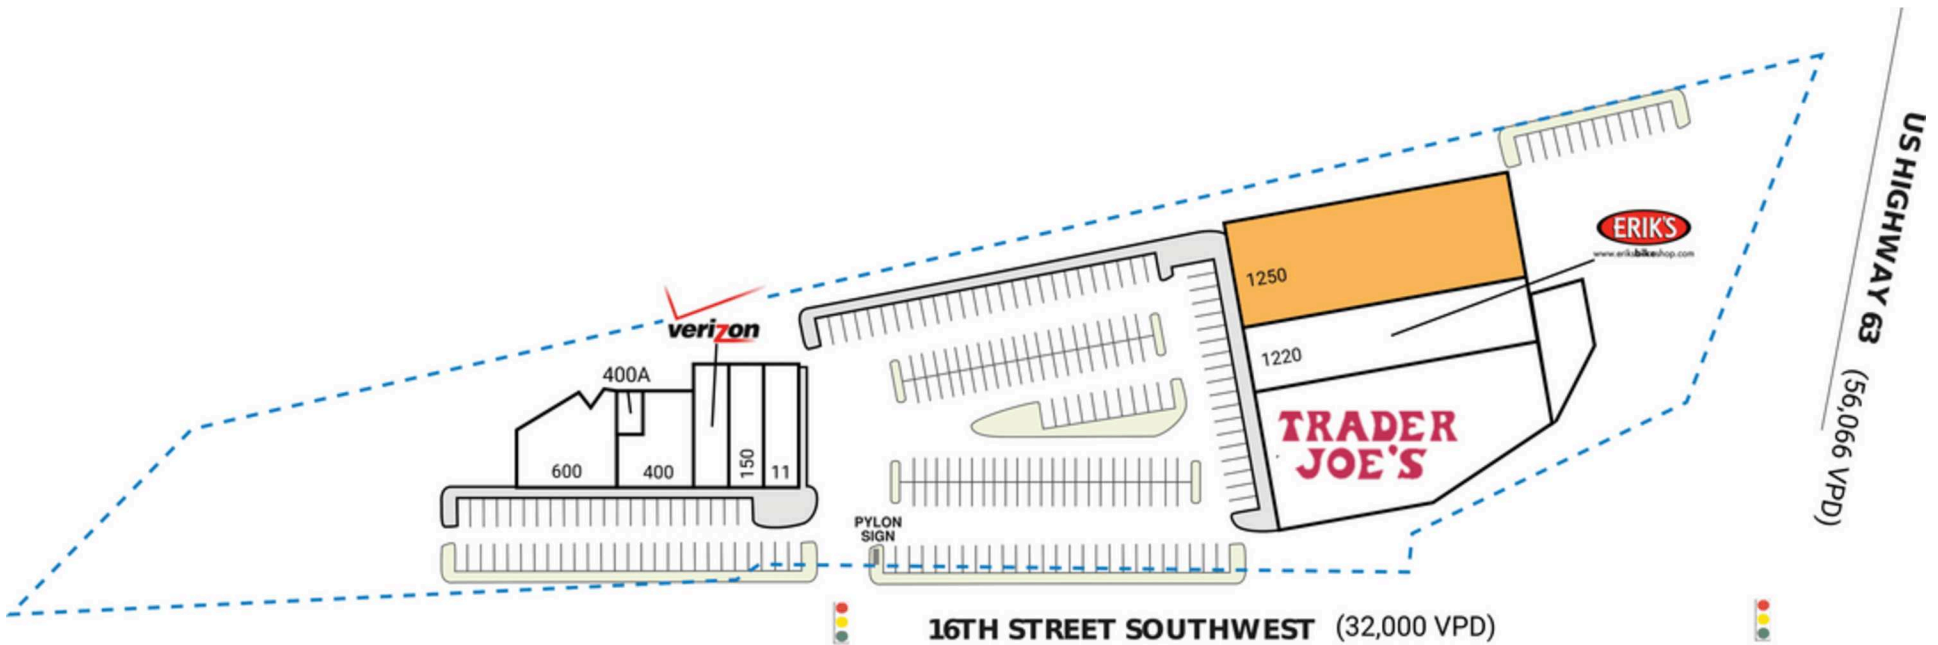

APACHE SHOPPES

1200 16th Street SW | Rochester, MN 55902

SPACE	TENANT	SQ. FT.				
11	Lasker Jewelers	3,000 SF	400 UC Nails	1,232 SF	1220 Erik's Bike Shop	7,950 SF
150	TerraLoco Running & Yoga	3,775 SF	400A Hot Chip Burger Bar (Storage)	142 SF	1250 AVAILABLE	18,540 SF
200	Verizon Wireless	2,890 SF	600 Hot Chip Burger Bar	4,002 SF	TOTAL SQ. FT.	57,491
			1200 Trader Joe's	15,960 SF		

SITE LEGEND

- Available
- Occupied
- Leased (not occupied)
- Owned by Others
- Site Boundary

DISCLAIMER - This site plan is for general information purposes only and is not intended to constitute representations and warranties by Landlord as to the ownership of the real property depicted herein or the identity or nature of any occupants thereof.