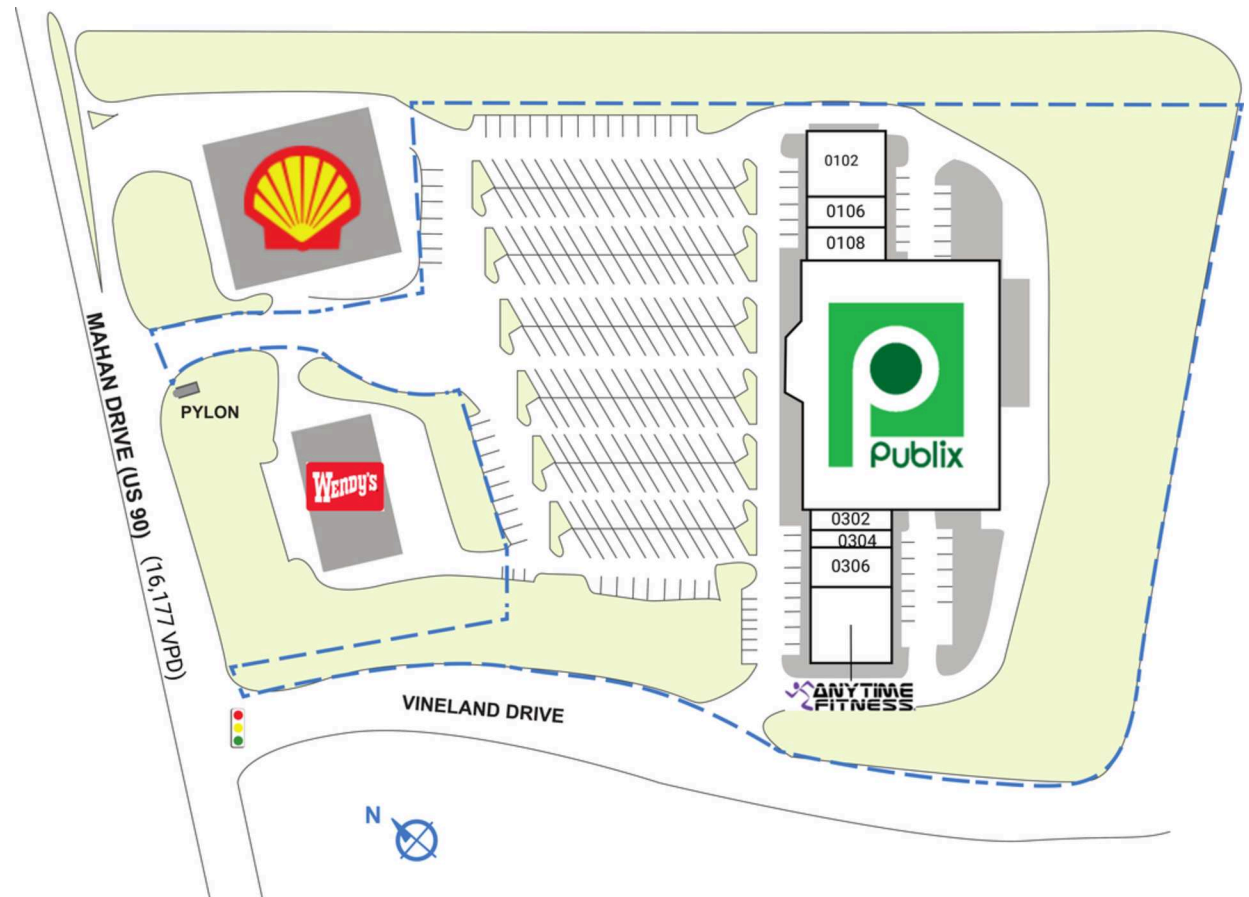

VINEYARD SHOPPING CENTER

6615 Mahan Drive | Tallahassee, FL 32308

SPACE	TENANT	SQ. FT.
Shad1	Shell Gas Station	
Shad2	Wendy's	
0102	Gentle Hands	2,800 SF
0106	Classic Cut Hair Salon	1,400 SF
0108	Eastern Chinese Restaurant	1,400 SF
0200	Publix	44,271 SF
0302	Je T'aime	1,750 SF
0304	Elegant Nails	1,400 SF
0306	Platinum Dance Center	3,640 SF
0310	Anytime Fitness	6,160 SF
TOTAL SQ. FT.		62,821

SITE LEGEND	
 Available	 Occupied
 Leased (not occupied)	 Owned by Others
 Site Boundary	

DISCLAIMER - This site plan is for general information purposes only and is not intended to constitute representations and warranties by Landlord as to the ownership of the real property depicted herein or the identity or nature of any occupants thereof.