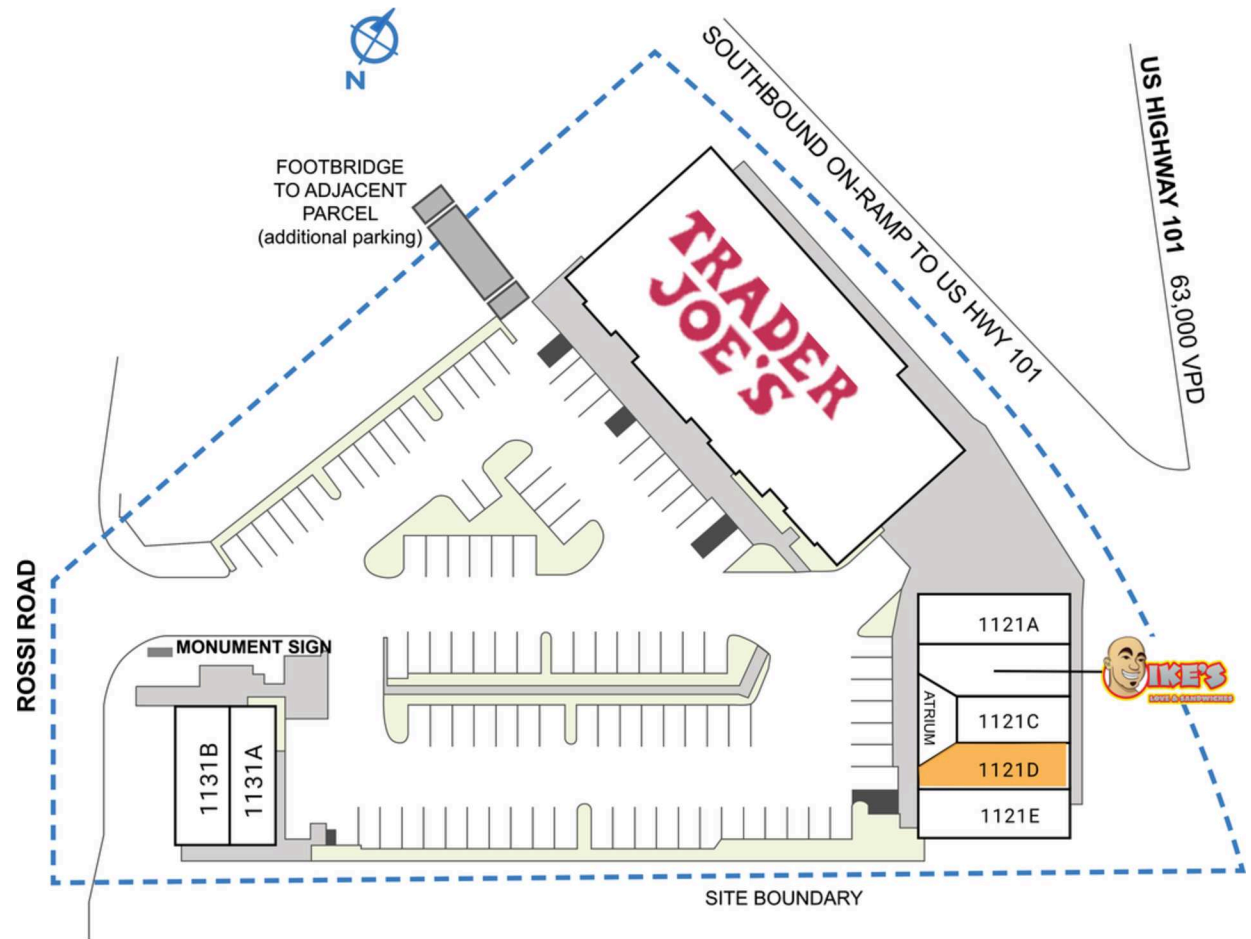

VINEYARD CENTER

1111-1115 Rossi Road | Templeton, CA 93465

SPACE	TENANT	SQ. FT.
1111	Trader Joe's	12,770 SF
1121A	J & R Natural Meats	1,338 SF
1121B	Ike's Love & Sandwiches	1,339 SF
1121C	Merry Hill Cafe	992 SF
1121D	AVAILABLE	1,212 SF
1121E	Maddie Mae's Pet Pantry	1,117 SF
1131A	Pier 46 Seafood	1,300 SF
1131B	Nail Salon	1,049 SF
TOTAL SQ. FT.		21,117

SITE LEGEND

 Available	 Occupied
 Leased (not occupied)	 Owned by Others
 Site Boundary	

DISCLAIMER - This site plan is for general information purposes only and is not intended to constitute representations and warranties by Landlord as to the ownership of the real property depicted herein or the identity or nature of any occupants thereof.