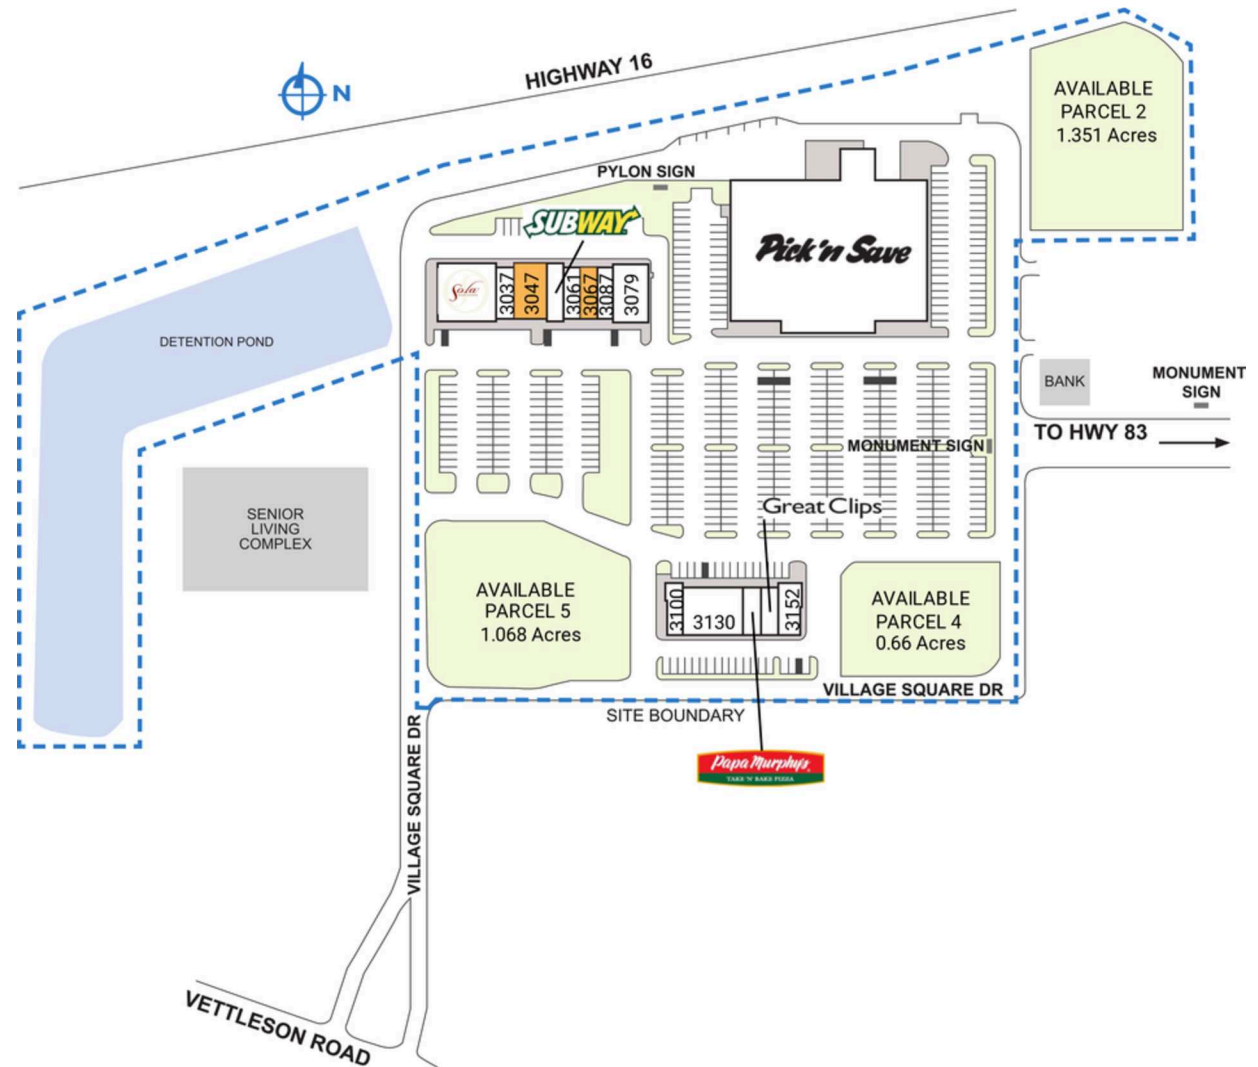

VILLAGE SQUARE OF DELAFIELD

3161 Village Square Drive | Delafield, WI 53029

SPACE	TENANT	SQ. FT.
Shad1	Leased/AVAILABLE	
Shad2	Heritage Lake County	
3001	Sola Salon Studios	5,314 SF
3037	Forward Chiropractic	1,272 SF
3047	AVAILABLE	2,683 SF
3059	Subway	1,520 SF
3061	Asian Kitchen	1,272 SF
3067	AVAILABLE	1,225 SF
3079	Cloud 9 Dental	3,000 SF
3087	Choice Dry Cleaners	1,095 SF
3100	E Nails	1,245 SF
3130	360 Fitness	4,630 SF
3138	Papa Murphy's Pizza	1,155 SF
3146	Great Clips	961 SF
3152	Steam Yard Coffee	1,829 SF
3161	Pick 'n Save	54,438 SF
TOTAL SQ. FT.		81,639

SITE LEGEND

- Available
- Leased (not occupied)
- Site Boundary
- Occupied
- Owned by Others

DISCLAIMER - This site plan is for general information purposes only and is not intended to constitute representations and warranties by Landlord as to the ownership of the real property depicted herein or the identity or nature of any occupants thereof.