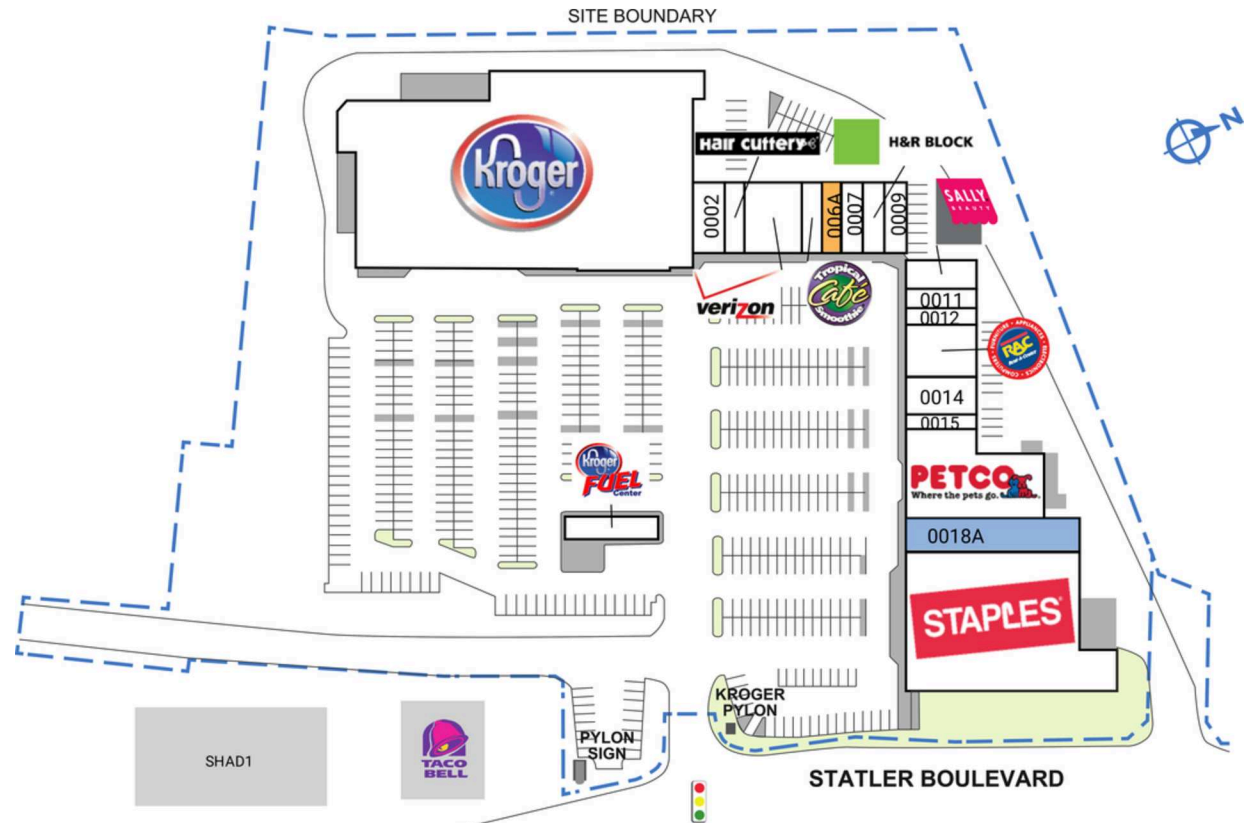

STATLER SQUARE

850 Statler Square | Staunton, VA 24401

SPACE	TENANT	SQ. FT.
FUEL	Kroger Fuel	1,000 SF
SHAD1	XR Properties	
0001	Kroger	65,003 SF
0002	Sun Tan City	2,240 SF
0003	Hair Cuttery	1,400 SF
0005	Verizon Wireless	4,200 SF
0006	Tropical Smoothie Cafe	1,476 SF
006A	AVAILABLE	1,324 SF
0007	OneMain Financial	1,400 SF
0008	H&R Block	1,400 SF
0009	Staunton Miniature Speedway	1,680 SF
0010	Sally Beauty	1,855 SF
0011	Key Z Candles	980 SF
0012	Staunton Tobacco & Vape	1,400 SF
0013	Rent-A-Center	3,500 SF
0014	Great Wall Chinese Restaurant	2,800 SF
0015	Pro Nails	840 SF
0017	Petco	10,992 SF
0018A	Leased/AVAILABLE	7,000 SF
0019	Staples	24,170 SF
TOTAL SQ. FT.		134,660

SITE LEGEND	
 Available	 Occupied
 Leased (not occupied)	 Owned by Others
 Site Boundary	

DISCLAIMER - This site plan is for general information purposes only and is not intended to constitute representations and warranties by Landlord as to the ownership of the real property depicted herein or the identity or nature of any occupants thereof.