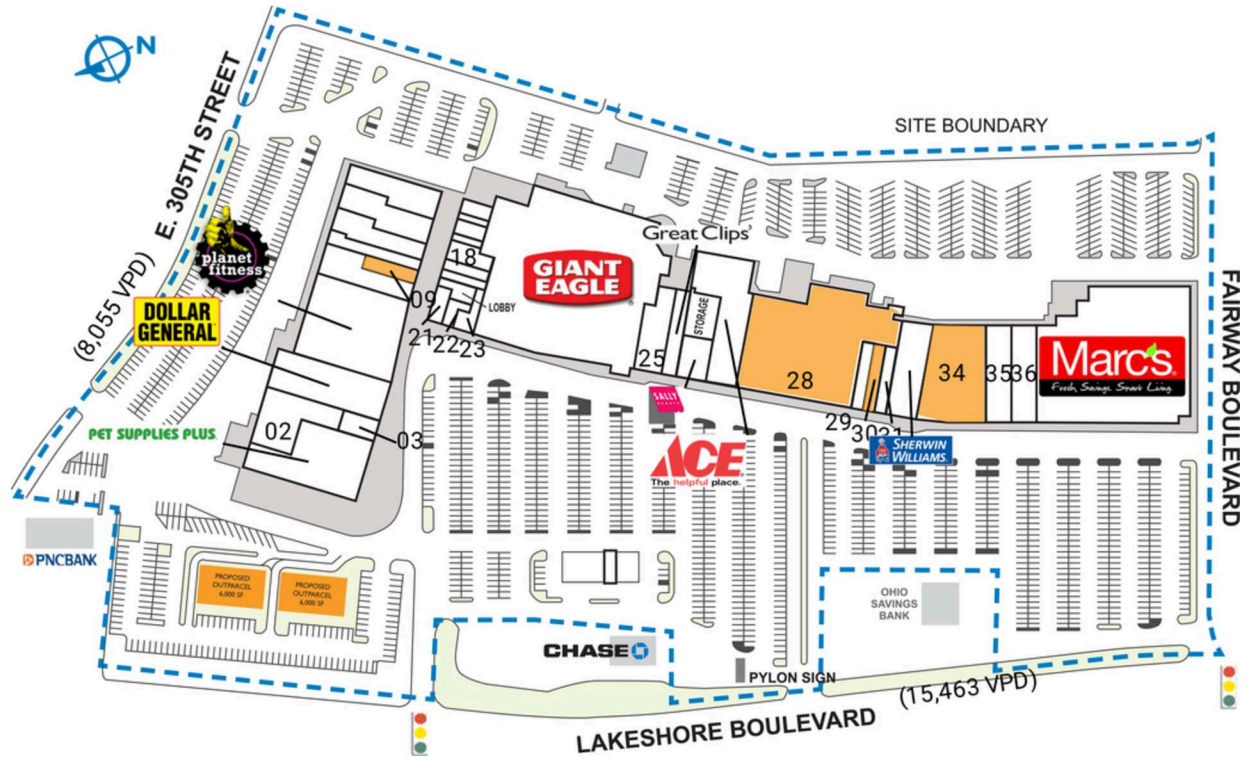

SHOREGATE TOWN CENTER

29700-30450 Lake Shore Boulevard | Willowick, OH 44095

SPACE	TENANT	SQ. FT.		
24	Giant Eagle	64,105 SF		
J	Chipotle Mexican Grill		25	Petie's Restaurant 5,119 SF
			26	Great Clips 1,500 SF
SHAD I	Ohio Savings Bank		27	Sally Beauty 1,750 SF
01	Pet Supplies Plus 10,340 SF		28	AVAILABLE 34,137 SF
02	Willow Praise Assembly of God 9,660 SF		28A	Ace Hardware 15,000 SF
03	Verizon Wireless 1,921 SF		29	H&R Block 1,872 SF
04	Dollar General 10,800 SF		30	AVAILABLE 1,531 SF
05	Planet Fitness 21,288 SF		31	Nail Lacquer 1,597 SF
09	AVAILABLE 1,327 SF		32	Sherwin Williams 7,200 SF
18	WoodShop 1,885 SF		33	777 Jackpot 5,000 SF
21	Trinity3 Christian Bookstore 1,504 SF		34	AVAILABLE 9,000 SF
22	Subway 1,027 SF		35	Alesci's 6,245 SF
23	Sprint PCS 1,778 SF		36	CH 01 Beauty & Plus 5,786 SF
			37	Marc's 44,370 SF
			TOTAL SQ. FT.	265,742

SITE LEGEND	
 Available	 Occupied
 Leased (not occupied)	 Owned by Others
 Site Boundary	

DISCLAIMER - This site plan is for general information purposes only and is not intended to constitute representations and warranties by Landlord as to the ownership of the real property depicted herein or the identity or nature of any occupants thereof.