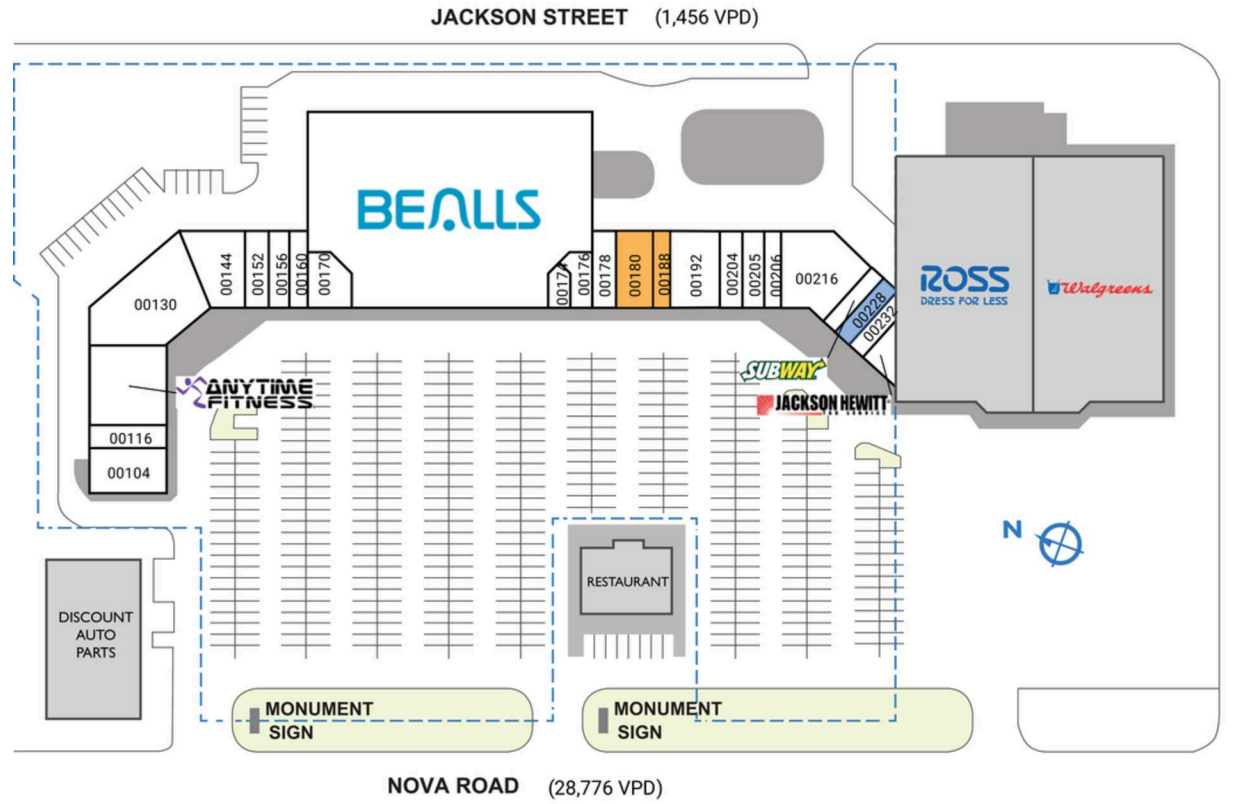

# PARK PLACE PLAZA

3761 S Nova Road | Port Orange, FL 32129

SPACE	TENANT	SQ. FT.
00104	Peggy Vitamin Shoppe	2,800 SF
00116	After Glow Tanning	1,400 SF
00120	Anytime Fitness	6,000 SF
00130	Bizy Beaver	5,600 SF
00144	Karate For Kids	3,200 SF
00152	Anthony's	1,400 SF
00156	Bergandis Beauty Boutique	1,400 SF
00160	Coastal Florida Medical Equipment	1,050 SF
00170	Aaron Kilman Jewelers	1,740 SF
00172	Bealls	41,077 SF
00174	Tobacco Outlet	800 SF
00176	Herbalife/Neon Nutrition	890 SF
00178	Frenchie's Classic Barber Shop	1,050 SF
00180	AVAILABLE	2,730 SF
00188	AVAILABLE	1,050 SF
00192	Lee Nails	2,550 SF
00204	HearUSA	1,400 SF
00205	OneMain Financial	1,400 SF
00206	Herbert's Bakery	1,050 SF
00216	McKenna's Place Port Orange, Inc.	4,385 SF
00224	Subway	1,050 SF
00228	Leased/AVAILABLE	1,050 SF
00232	BOA Sushi	994 SF
00236	Jackson Hewitt	990 SF
<b>TOTAL SQ. FT.</b>		<b>87,056</b>

**SITE LEGEND**

- Available
- Leased (not occupied)
- Occupied
- Owned by Others
- Site Boundary

DISCLAIMER - This site plan is for general information purposes only and is not intended to constitute representations and warranties by Landlord as to the ownership of the real property depicted herein or the identity or nature of any occupants thereof.