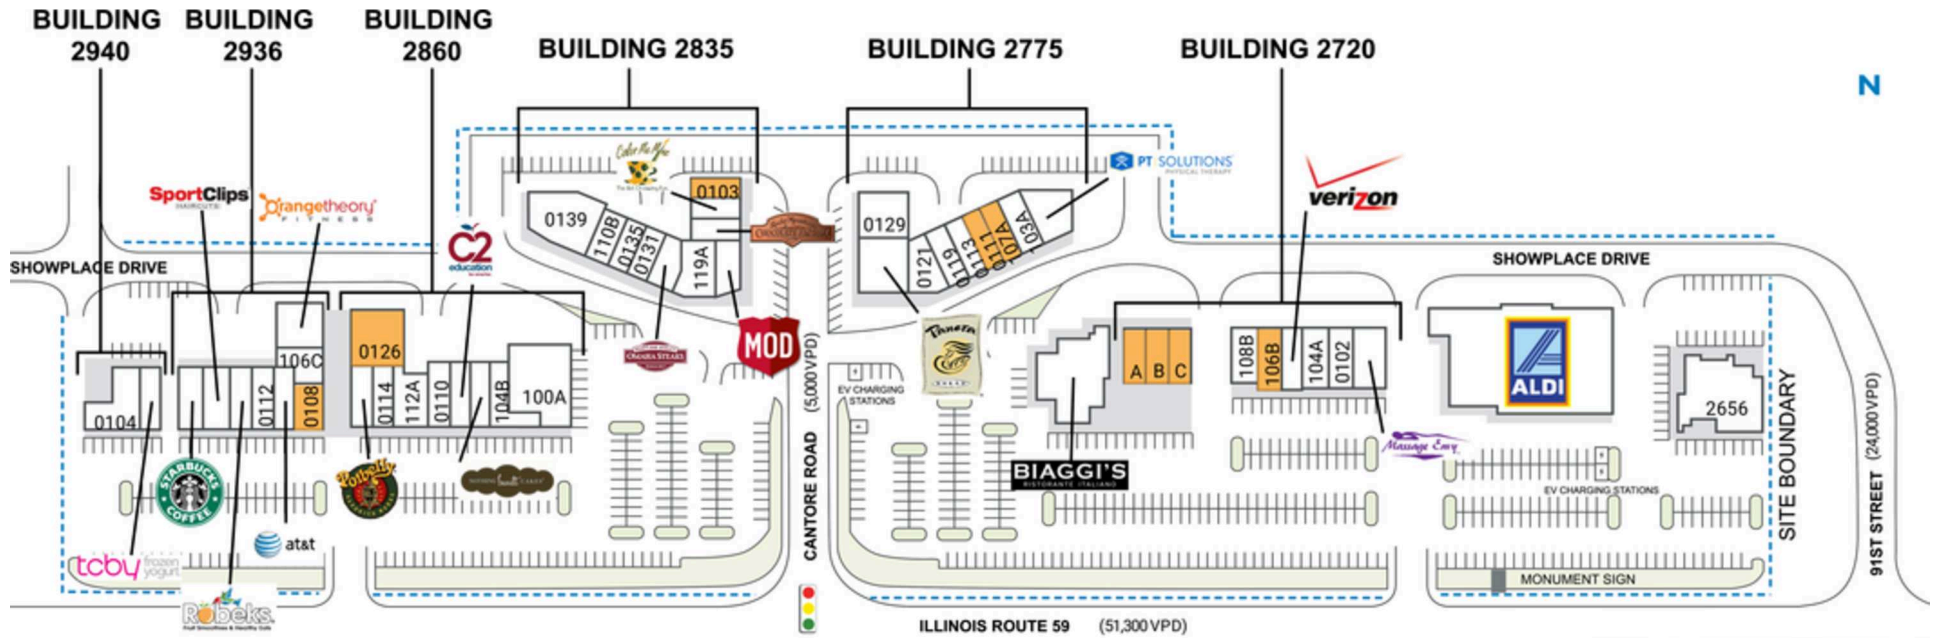

SITE LEGEND

- Available
- Occupied
- Leased (not occupied)
- Owned by Others
- Site Boundary

DISCLAIMER - This site plan is for general information purposes only and is not intended to constitute representations and warranties by Landlord as to the ownership of the real property depicted herein or the identity or nature of any occupants thereof.