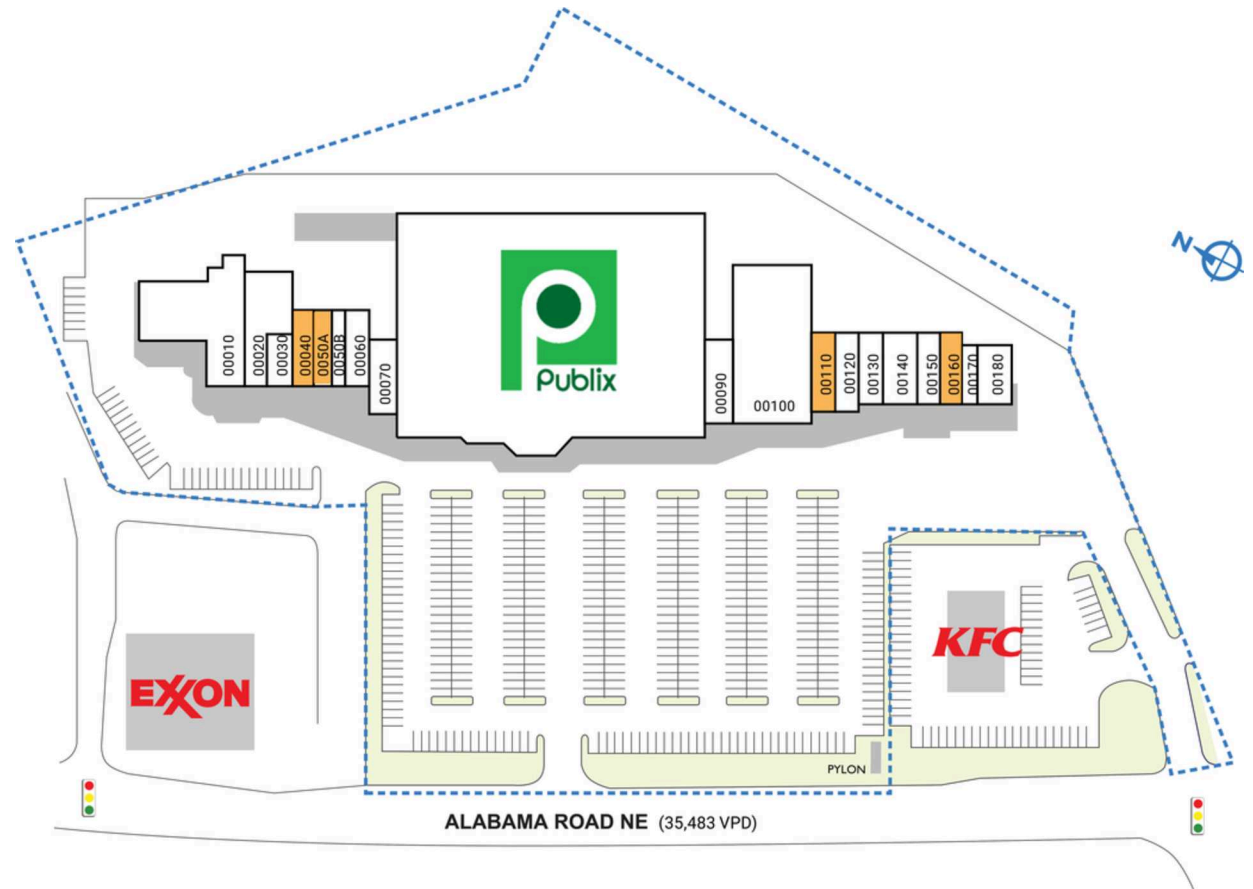

MOUNTAIN PARK PLAZA

4750 Alabama Road | Roswell, GA 30075

SPACE	TENANT	SQ. FT.
00010	Fullertons Tire & Auto Service	6,300 SF
00020	Tokyo Boat	3,295 SF
00030	Professional Alterations	705 SF
00040	AVAILABLE	1,400 SF
0050A	AVAILABLE	1,400 SF
0050B	DW Fit Personal Training	1,050 SF
00060	Nicole's Dog Gone Cute Grooming	1,050 SF
00070	Try Bike Shop	1,400 SF
00080	Publix	44,271 SF
00090	Nail Legacy	1,400 SF
00100	Southern Comforts	8,640 SF
00110	AVAILABLE	1,400 SF
00120	LV Salon	1,400 SF
00130	Mini Massage	1,200 SF
00140	Lion's Vape	1,500 SF
00150	Aroma Indian Flavor	1,200 SF
00160	AVAILABLE	900 SF
00170	nuleaf I	750 SF
00180	Superior Clean	1,250 SF
TOTAL SQ. FT.		80,511

SITE LEGEND	
 Available	 Occupied
 Leased (not occupied)	 Owned by Others
 Site Boundary	

DISCLAIMER - This site plan is for general information purposes only and is not intended to constitute representations and warranties by Landlord as to the ownership of the real property depicted herein or the identity or nature of any occupants thereof.