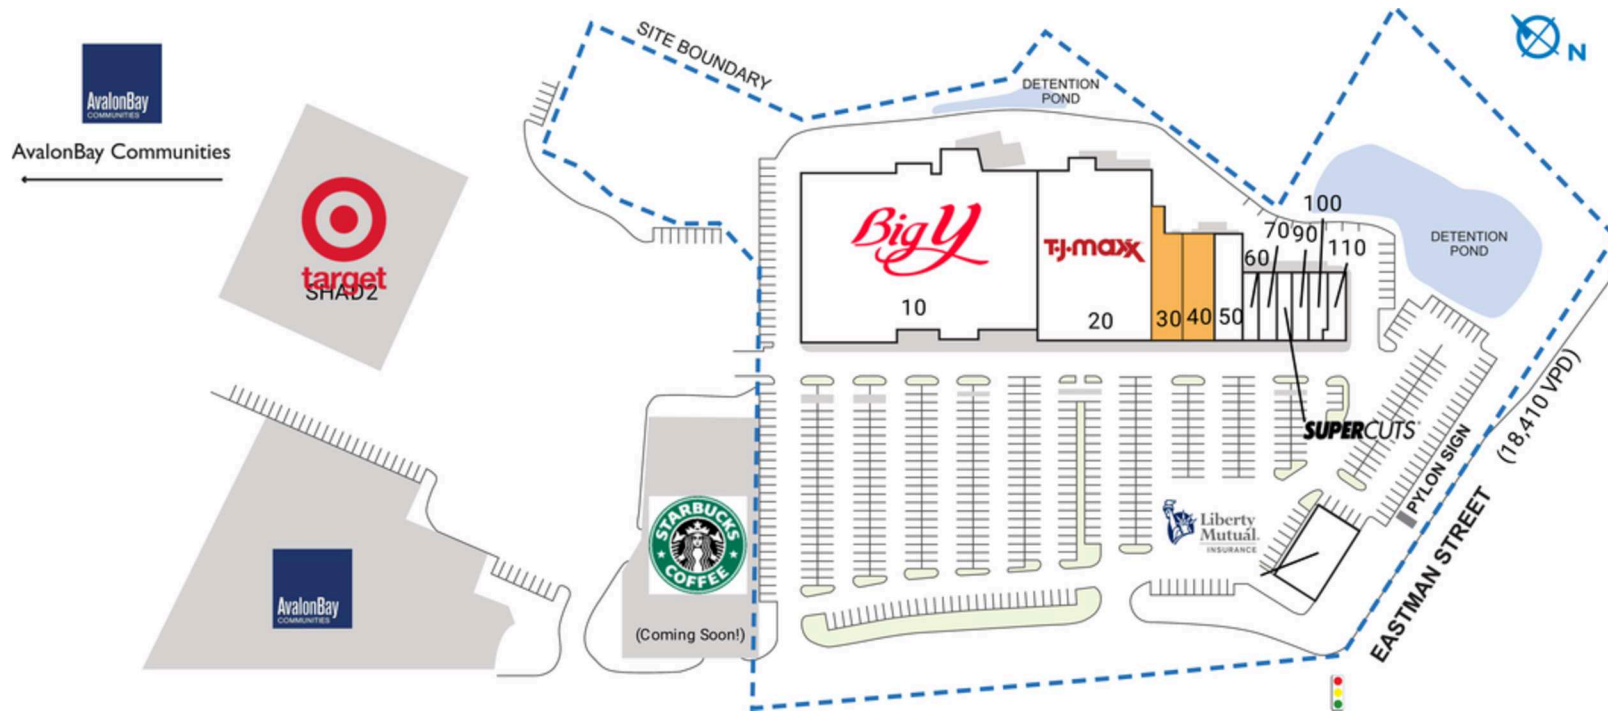

# HIGHLANDS PLAZA

25 Robert Drive | Easton, MA 02375

SPACE	TENANT	SQ. FT.
OUT2	Liberty Mutual	5,014 SF
SHAD1	Avalon Bay	
SHAD2	Target	
SHAD3	Starbucks	
10	Big Y	56,519 SF
20	T.J.Maxx	28,000 SF
30	AVAILABLE	4,081 SF
40	AVAILABLE	4,788 SF
50	Mockingbird Music	4,615 SF
60	The Jewelry Salon	1,199 SF
70	Belle Vie Lash Studio	1,600 SF
80	Supercuts	1,050 SF
90	Star Nails	1,593 SF
100	Kinfolks BBQ	2,410 SF
110	PieZoni's	2,000 SF
<b>TOTAL SQ. FT.</b>		<b>112,869</b>

**SITE LEGEND**

- Available
- Occupied
- Leased (not occupied)
- Owned by Others
- Site Boundary

DISCLAIMER - This site plan is for general information purposes only and is not intended to constitute representations and warranties by Landlord as to the ownership of the real property depicted herein or the identity or nature of any occupants thereof.