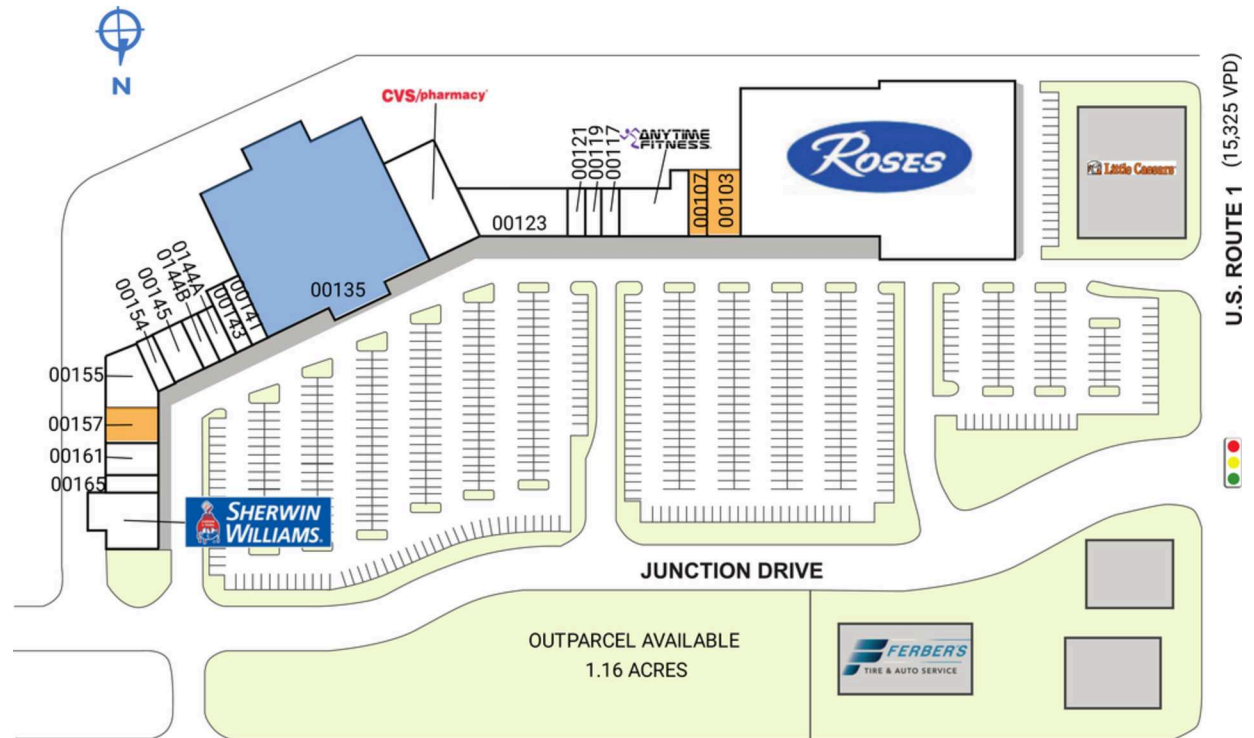

ASHLAND JUNCTION

167 Junction Drive | Ashland, VA 23005

SPACE	TENANT	SQ. FT.
CELL	Cellco Partnership	
SHAD1	Ferber's Tire & Auto	
SHAD2	Little Caesars Pizza	
00101	Roses	54,000 SF
00103	AVAILABLE	3,200 SF
00107	AVAILABLE	1,600 SF
00114	Anytime Fitness	5,200 SF
00117	All In Health N Wellness	1,200 SF
00119	Pla-Mor Pools	1,200 SF
00121	EnRoute Cleaners	1,200 SF
00123	TSI Embroidery	6,510 SF
00133	CVS Pharmacy	8,255 SF
00135	Leased/AVAILABLE	36,254 SF
00141	Maria Beauty Salon & Barbershop	1,600 SF
00143	Ash Tobacco	1,600 SF
0144A	Total Access Games	1,200 SF
0144B	Metro PCS	1,200 SF
00145	Ashland Catering Company	2,400 SF
00154	Mines Hair Design	1,200 SF
00155	Around the Table	3,482 SF
00157	AVAILABLE	2,400 SF
00161	Laundry Junction	2,400 SF
00165	Sky Nails	1,200 SF
00167	Sherwin Williams	4,400 SF
TOTAL SQ. FT.		141,701

SITE LEGEND

- Available
- Leased (not occupied)
- Site Boundary
- Occupied
- Owned by Others

DISCLAIMER - This site plan is for general information purposes only and is not intended to constitute representations and warranties by Landlord as to the ownership of the real property depicted herein or the identity or nature of any occupants thereof.