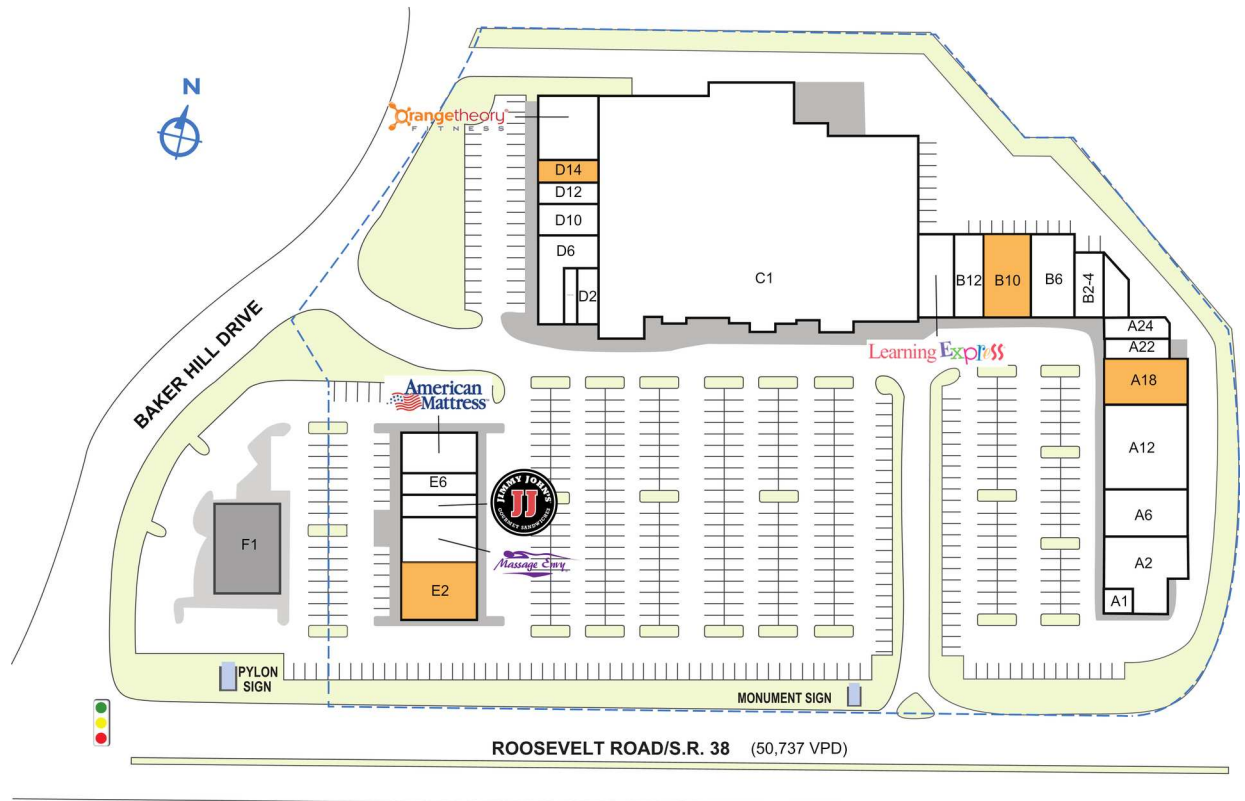

BAKER HILL

880 Roosevelt Road | Glen Ellyn, IL 60137

SPACE	TENANT	SQ. FT.		
A1	V&V Nails	900 SF	D10 Baker Hill Cleaners	1,800 SF
A12	Sola Salon Studios	6,500 SF	D12 Dragon One	1,200 SF
A18	AVAILABLE	3,250 SF	D14 AVAILABLE	1,200 SF
A2	Ellyn's	4,500 SF	D2 Oreck Floor Care Center	1,300 SF
A22	Sarpinos Baker Hill	1,200 SF	D20 Orangetheory Fitness	3,272 SF
A24	Spray of Sunshine	1,200 SF	D4 Great Clips	975 SF
A6	The Soccer Post	3,250 SF	D6 Chicks & Salsa	3,125 SF
B10	AVAILABLE	4,000 SF	E10 American Mattress	3,200 SF
B12	Baker Hill Dental	2,400 SF	E2 AVAILABLE	4,331 SF
B2-4	TPK Gaming	2,388 SF	E3 Massage Envy	3,232 SF
B20	Learning Express	3,200 SF	E4 Jimmy John's	1,435 SF
B6	Yoga By Degrees	3,600 SF	E6 V&V Nails	1,500 SF
C1	Pete's Fresh Market (coming soon)	72,397 SF	F1 First American Bank	
			TOTAL SQ. FT.	135,355

SITE LEGEND	
 Available	 Occupied
 Leased (not occupied)	 Owned by Others
 Site Boundary	

DISCLAIMER - This site plan is for general information purposes only and is not intended to constitute representations and warranties by Landlord as to the ownership of the real property depicted herein or the identity or nature of any occupants thereof.