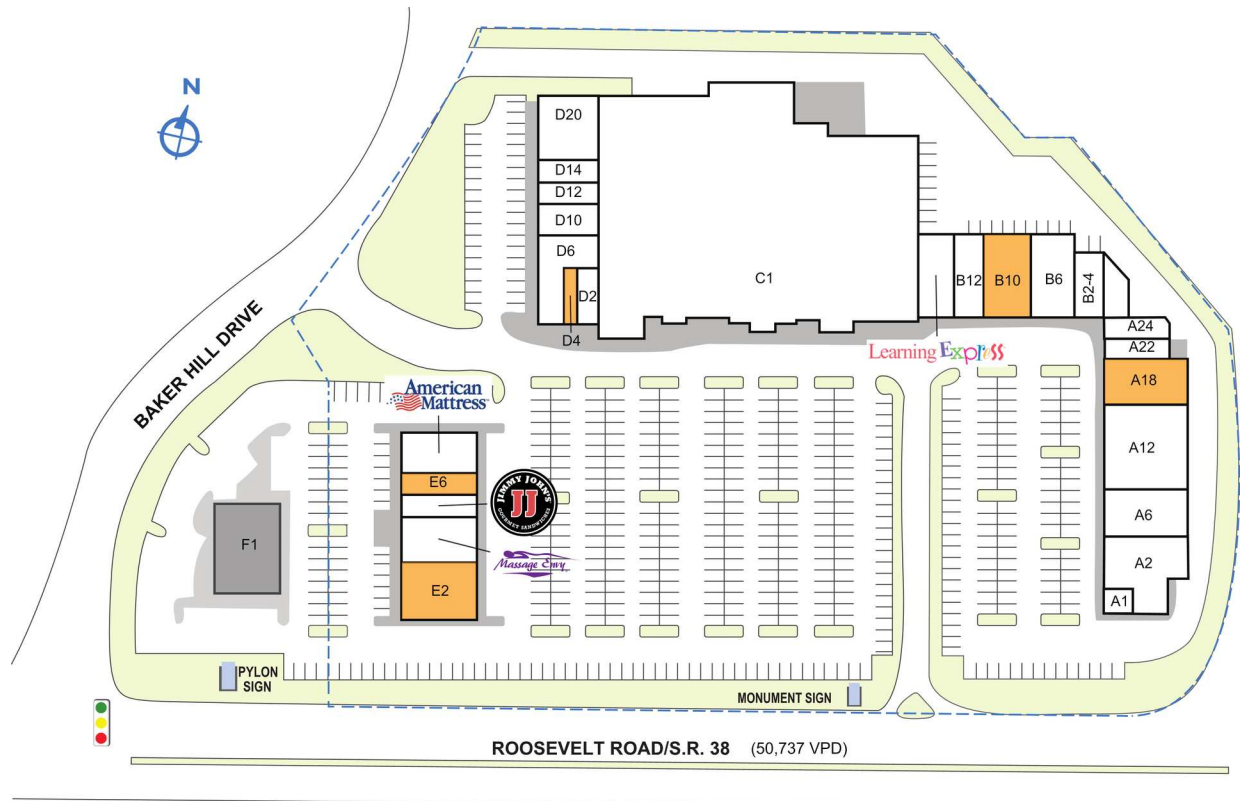

BAKER HILL

880 Roosevelt Road | Glen Ellyn, IL 60137

SPACE	TENANT	SQ. FT.		
A1	V&V Nails	900 SF	D10 Baker Hill Cleaners	1,800 SF
A12	Sola Salon Studios	6,500 SF	D12 Dragon One	1,200 SF
A18	AVAILABLE	3,250 SF	D14 TPK Gaming	1,200 SF
A2	Ellyn's	4,500 SF	D2 Oreck Floor Care Center	1,300 SF
A22	Sarpinos Baker Hill	1,200 SF	D20 Orangetheory Fitness	3,272 SF
A24	Spray of Sunshine	1,200 SF	D4 AVAILABLE	975 SF
A6	The Soccer Post	3,250 SF	D6 Chicks & Salsa	3,125 SF
B10	AVAILABLE	4,000 SF	E10 American Mattress	3,200 SF
B12	Baker Hill Dental	2,400 SF	E2 AVAILABLE	4,331 SF
B2-4	TPK Gaming	2,388 SF	E3 Massage Envy	3,232 SF
B20	Learning Express	3,200 SF	E4 Jimmy John's	1,435 SF
B6	Yoga By Degrees	3,600 SF	E6 AVAILABLE	1,500 SF
C1	Pete's Fresh Market (coming soon)	72,397 SF	F1 First American Bank	
			TOTAL SQ. FT.	135,355

SITE LEGEND	
 Available	 Occupied
 Leased (not occupied)	 Owned by Others
 Site Boundary	

DISCLAIMER - This site plan is for general information purposes only and is not intended to constitute representations and warranties by Landlord as to the ownership of the real property depicted herein or the identity or nature of any occupants thereof.