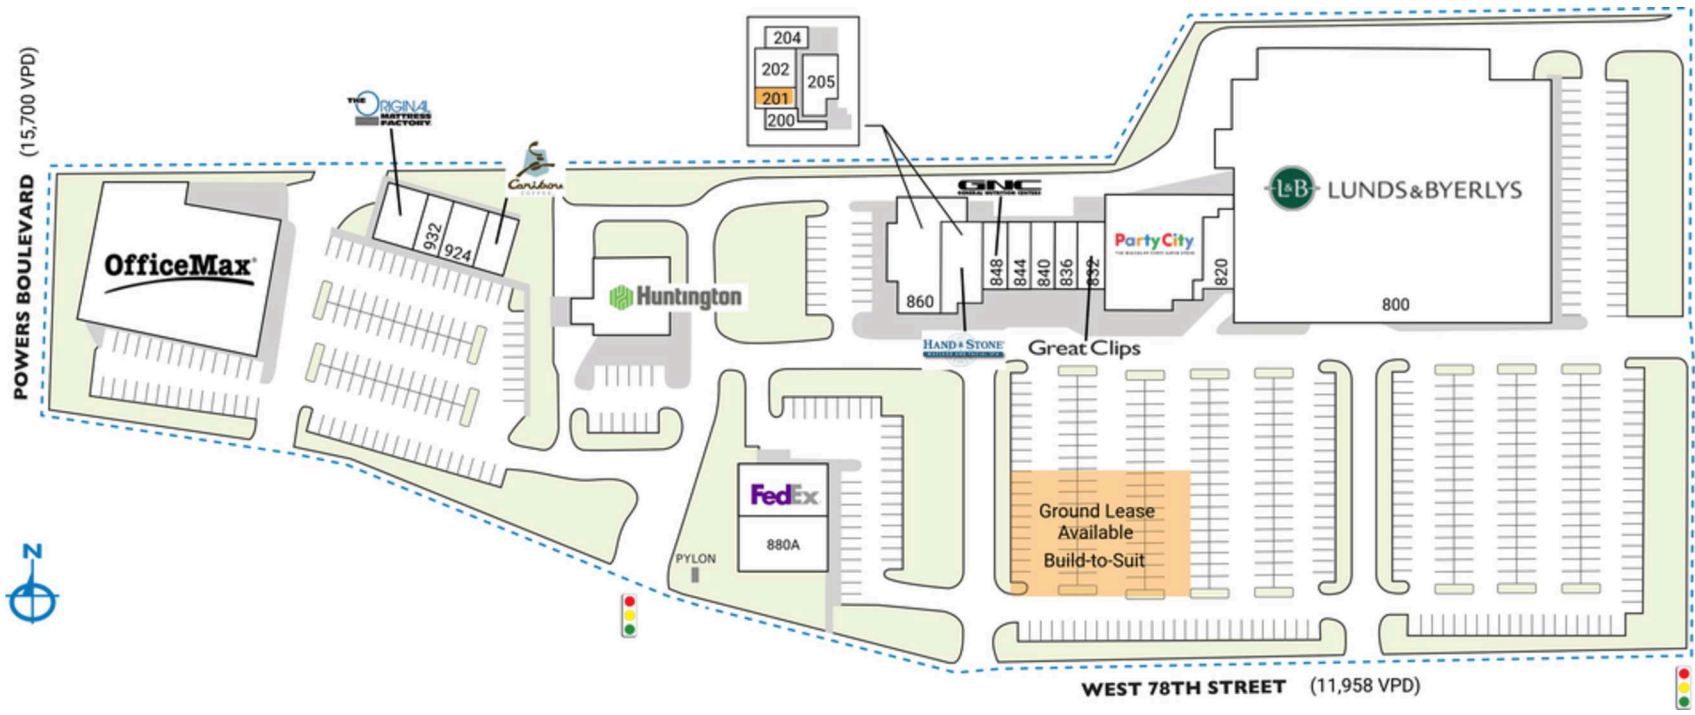

# WEST VILLAGE CENTER

800 W. 78th Street | Chanassen, MN 55317

SPACE	TENANT	SQ. FT.		SQ. FT.		SQ. FT.
200	Pitz & Associates	1,882 SF	830 Party City	8,765 SF	880A Pet Evolution	3,605 SF
201	<b>AVAILABLE</b>	<b>1,161 SF</b>	832 Great Clips	1,566 SF	900 The Huntington Nation Bank	5,112 SF
202	West Metro Art & Design	1,545 SF	836 Pilgrim Dry Cleaners	1,566 SF	920 Caribou Coffee	1,669 SF
204	Sweet Salon and Barber Shoppe	1,125 SF	840 E-CIG POD	1,515 SF	924 The Hair District	2,288 SF
205	Chartier Orthodontics	2,403 SF	844 Turbo Nails	1,487 SF	932 Kid's Hair	1,218 SF
800	Lunds & Byerlys	64,643 SF	848 GNC	1,697 SF	940 The Original Mattress Factory	2,625 SF
820	World Taekwondo Center	2,145 SF	858 Hand & Stone Massage and Facial Spa	2,713 SF	960 OfficeMax	23,588 SF
			860 KiddyWampus	4,255 SF	<b>TOTAL SQ. FT.</b>	<b>141,772</b>
			880 FedEx	3,199 SF		

**SITE LEGEND**

- Available
- Occupied
- Leased (not occupied)
- Owned by Others
- Site Boundary

DISCLAIMER - This site plan is for general information purposes only and is not intended to constitute representations and warranties by Landlord as to the ownership of the real property depicted herein or the identity or nature of any occupants thereof.