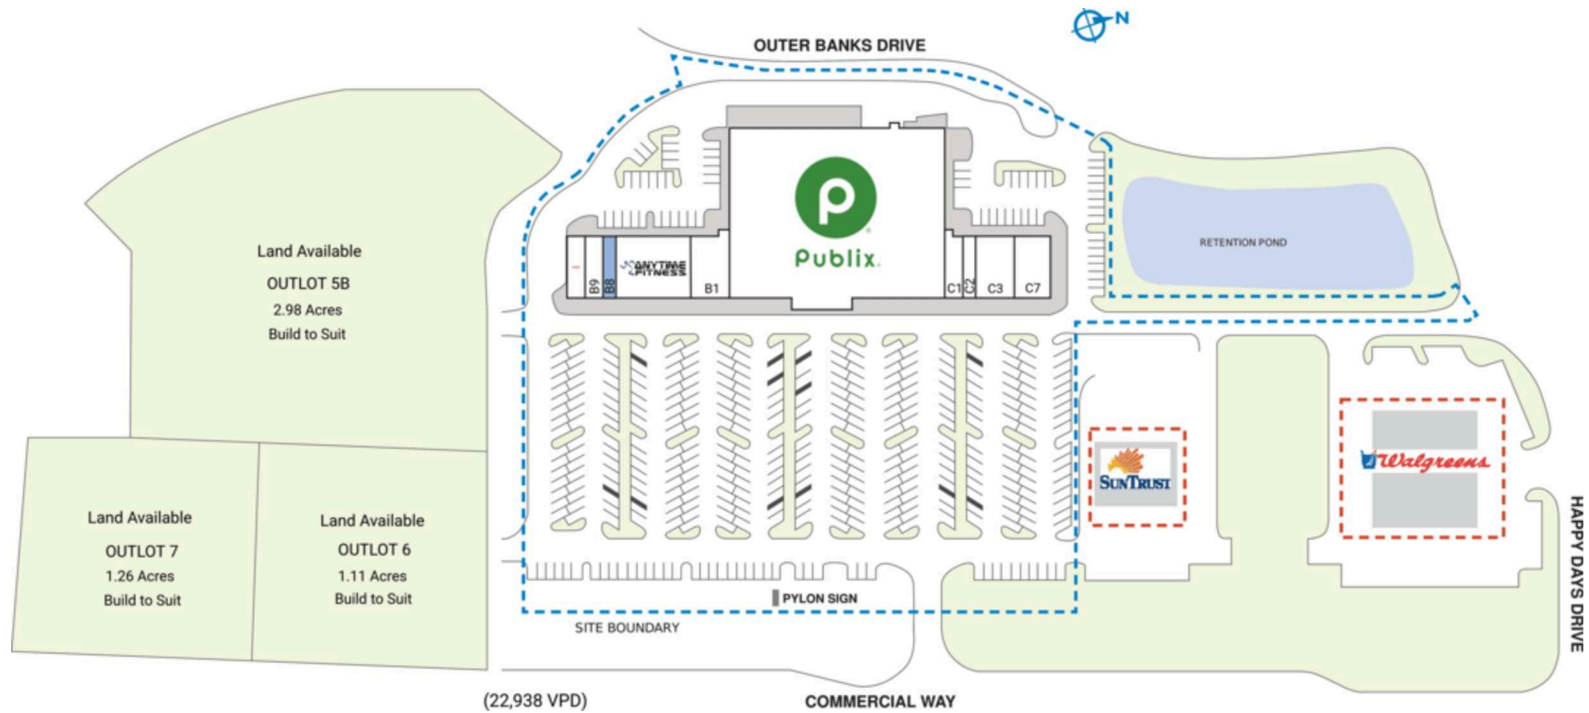

SHOPPES AT GLEN LAKES

9595 Commercial Way (U.S. 19) | Weeki Wachee, FL 34613

SPACE	TENANT	SQ. FT.	B8 COMING AVAILABLE	1,050 SF	C6 Glen Lakes CBD and Smoke	1,400 SF
A1	Publix	45,600 SF	B9 Jiang's King's Wok	1,400 SF	C7 Mamma Franca	1,400 SF
B1	T-Modern Salon	2,800 SF	C1 Glen Lakes Liquor	1,400 SF	I AVAILABLE	I SF
B10	Dunkin'	1,400 SF	C2 Shiny Paws Dog Wash	1,050 SF	TOTAL SQ. FT.	66,601
B3	Anytime Fitness	5,950 SF	C3 Mattress Ave	3,150 SF		

SITE LEGEND

- Available
- Occupied
- Leased (not occupied)
- Owned by Others
- Site Boundary

DISCLAIMER - This site plan is for general information purposes only and is not intended to constitute representations and warranties by Landlord as to the ownership of the real property depicted herein or the identity or nature of any occupants thereof.