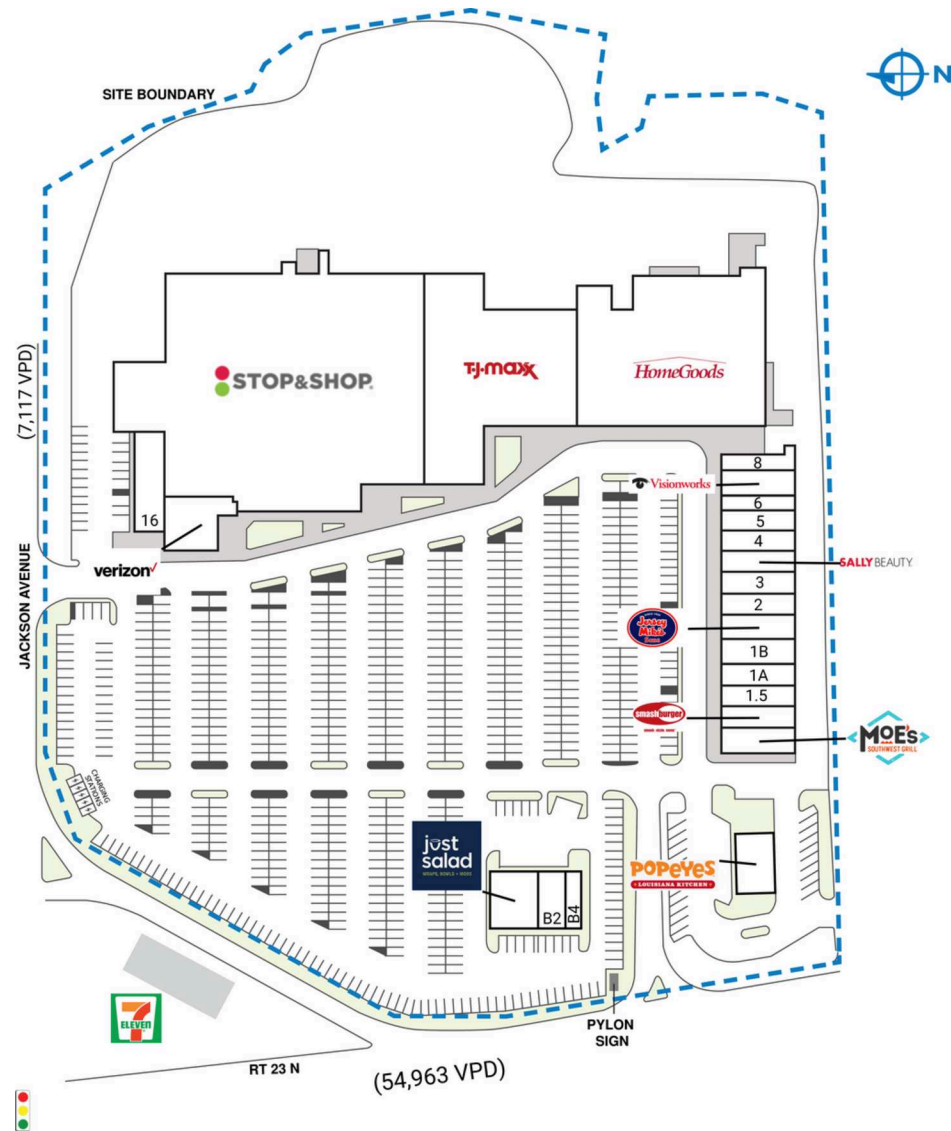

PLAZA 23

500 Route 23 North | Pompton Plains, NJ 07444

SPACE	TENANT	SQ. FT.
A1	Popeyes	2,510 SF
B1	Just Salad	2,297 SF
B2	Optimum	2,412 SF
B4	Tropical Smoothie	1,224 SF
1	Moe's Southwest Grill	2,400 SF
1.2	Smashburger	1,980 SF
1.5	Foot Reflexology and Body Work	1,620 SF
1A	Pok?Stop	1,807 SF
1B	Playa Bowls	1,800 SF
1C	Jersey Mike's Subs	1,600 SF
2	V & J Pizza	2,400 SF
3	Wayne Bedding	2,400 SF
3A	Sally Beauty Supply	1,600 SF
4	Escape Salon	1,600 SF
5	Paragon Jewelers	1,600 SF
6	Pompton Family Dental	1,200 SF
7	Visionworks	2,400 SF
8	New Paradise Nail & Spa	1,200 SF
9	HomeGoods	30,811 SF
12	T.J.Maxx	31,988 SF
13	Stop & Shop	65,031 SF
15	Verizon	3,888 SF
16	Buy Rite Liquors	3,710 SF
TOTAL SQ. FT.		169,478

SITE LEGEND	
 Available	 Occupied
 Leased (not occupied)	 Owned by Others
 Site Boundary	

DISCLAIMER - This site plan is for general information purposes only and is not intended to constitute representations and warranties by Landlord as to the ownership of the real property depicted herein or the identity or nature of any occupants thereof.