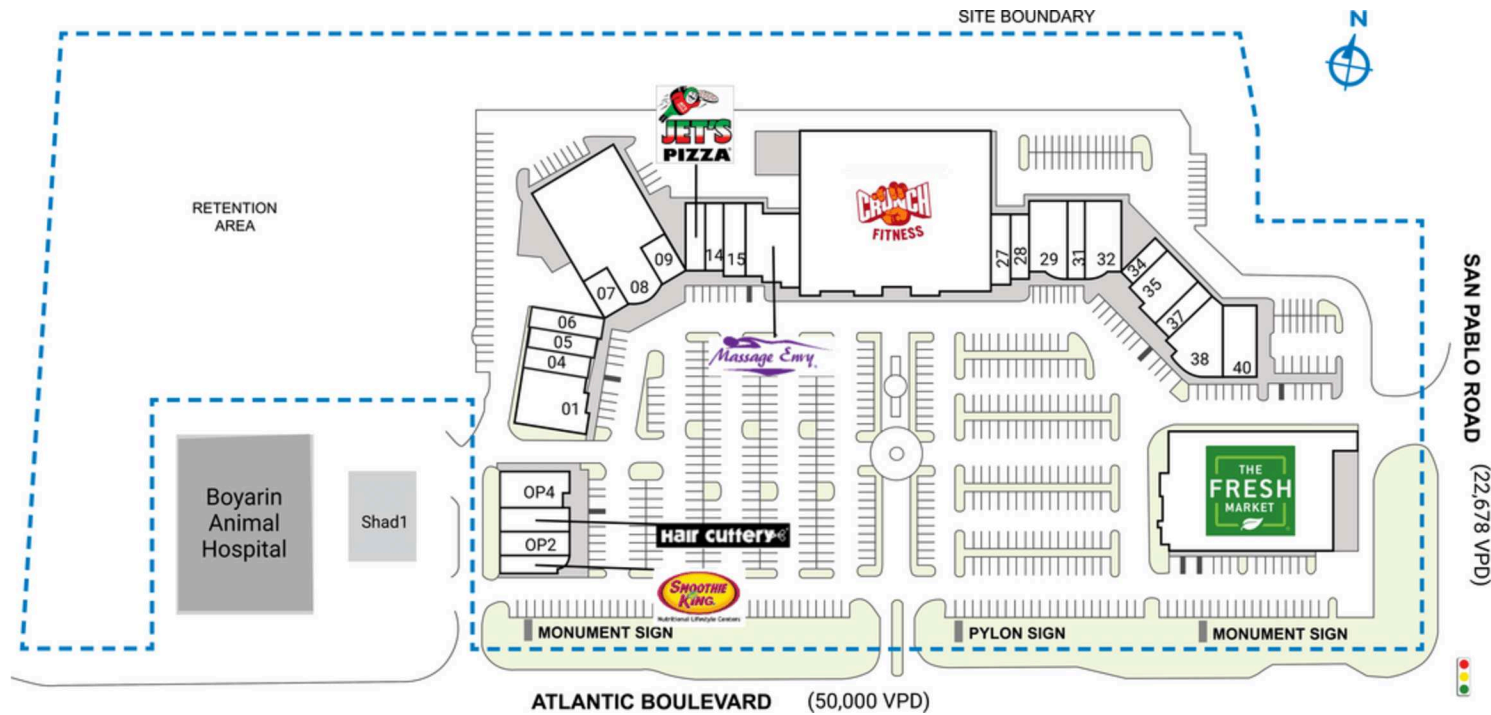

HARBOUR VILLAGE

13475 Atlantic Blvd. | Jacksonville, FL 32225

SPACE	TENANT	SQ. FT.
OP1	Smoothie King	1,377 SF
OP2	Bagels Up	1,507 SF
OP3	Hair Cuttery	1,456 SF
OP4	Atlantic Eye Institute	2,800 SF
OP5	The Fresh Market	20,400 SF
Shad1	Angel Pediatric Practice	
Shad2	Boyarin Animal Hospital	
01	Tequila's Town Mexican Restaurant	4,175 SF
04	Sugaring LA	1,400 SF
05	Zen Dog Grooming	1,065 SF
06	Gallery 725	1,815 SF
07	Full Psycle	1,627 SF
08	Lionshare Cowork	11,614 SF
09	Cobra Smoke & Vape	1,627 SF
12	Jet's Pizza	1,400 SF
14	The Joint	1,365 SF
15	Bella Nail Salon	1,650 SF
16	Massage Envy	4,200 SF
19	Crunch Fitness	32,670 SF
27	StretchLab	1,525 SF
28	Amazing Lash Studio	1,370 SF
29	Fifi's Fine Resale	3,000 SF
31	Allen's Jewelers	1,600 SF
32	Blue Orchid Thai PP	2,960 SF
34	Friends Cafe	1,030 SF
35	Selena Marchan Dentist	2,160 SF
37	Jax Sports Nutrition	1,161 SF
38	Homecoming Design Studios	3,415 SF
40	Volcano Japanese Cuisine	2,700 SF
TOTAL SQ. FT.		113,069

SITE LEGEND

- Available
- Occupied
- Leased (not occupied)
- Owned by Others
- Site Boundary

DISCLAIMER - This site plan is for general information purposes only and is not intended to constitute representations and warranties by Landlord as to the ownership of the real property depicted herein or the identity or nature of any occupants thereof.